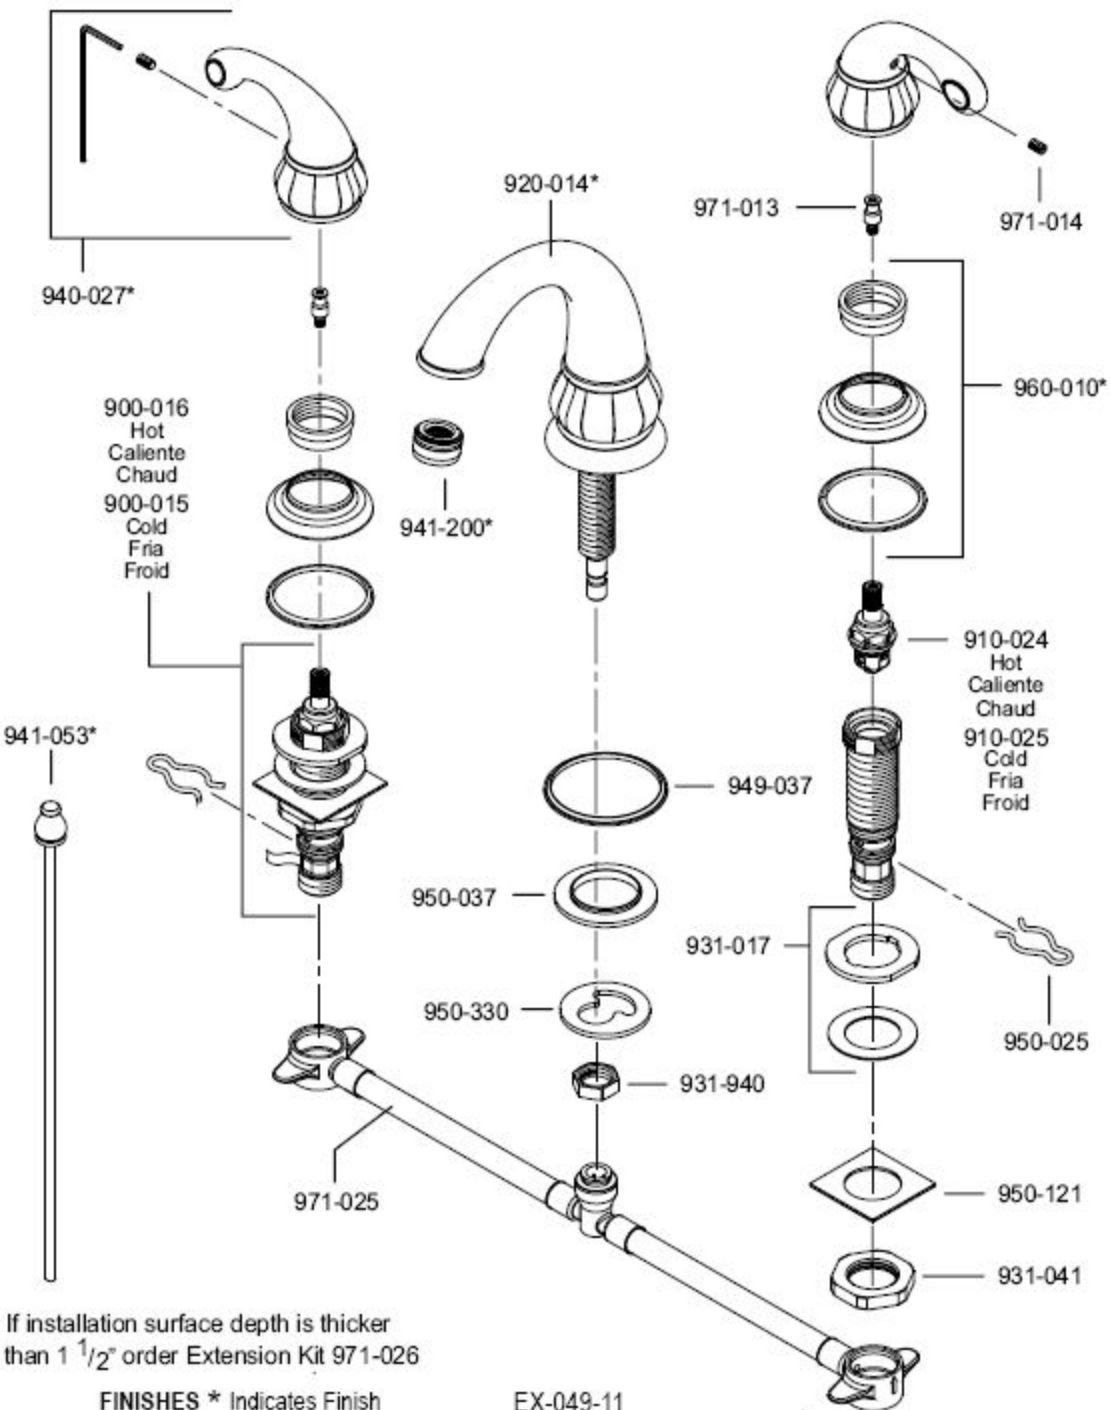

# 49 Series Treviso™ 8"-15" Widespread Lavatory Faucet

If installation surface depth is thicker than 1 1/2" order Extension Kit 971-026

FINISHES \* Indicates Finish

EX-049-11