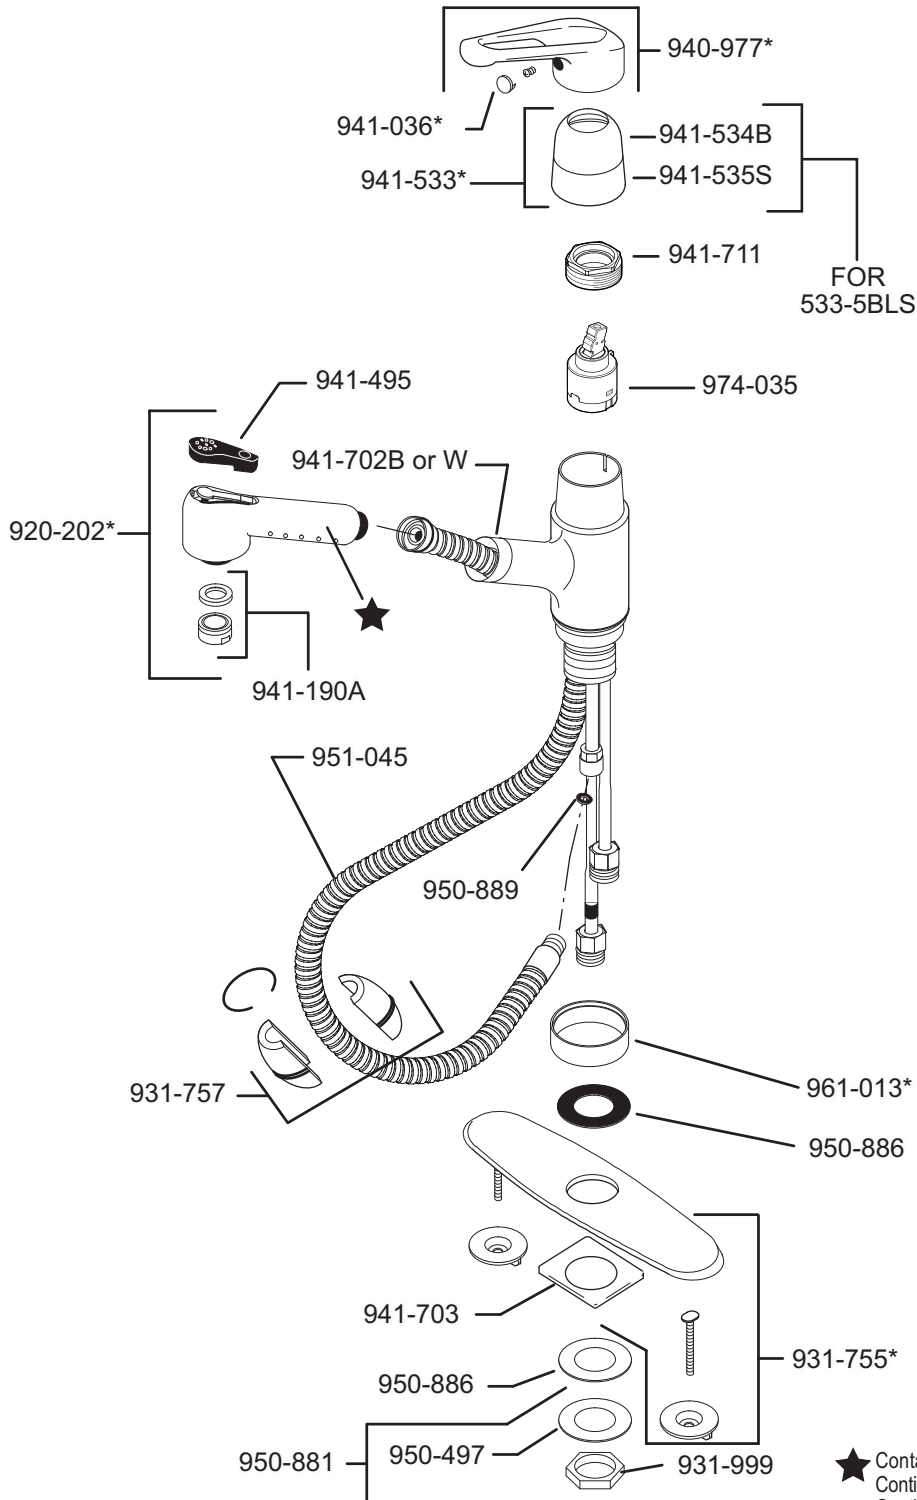

PARTS EXPLOSION

533 Series Pull-Out Kitchen Faucet

FINISHES * Indicates Finish

A Polished Chrome	M Almond	U Rustic Bronze
B Black	N Antique Bronze	V PVD Polished Brass
E Rustic Pewter	P Polished Brass	W White
D PVD Polished Nickel	Q Satin Brass	Y Tuscan Bronze
J PVD Brushed Nickel	R Copper	Z Oil-Rubbed Bronze
K Satin Nickel	S Stainless Steel	
L Satin Stainless	T Biscuit	