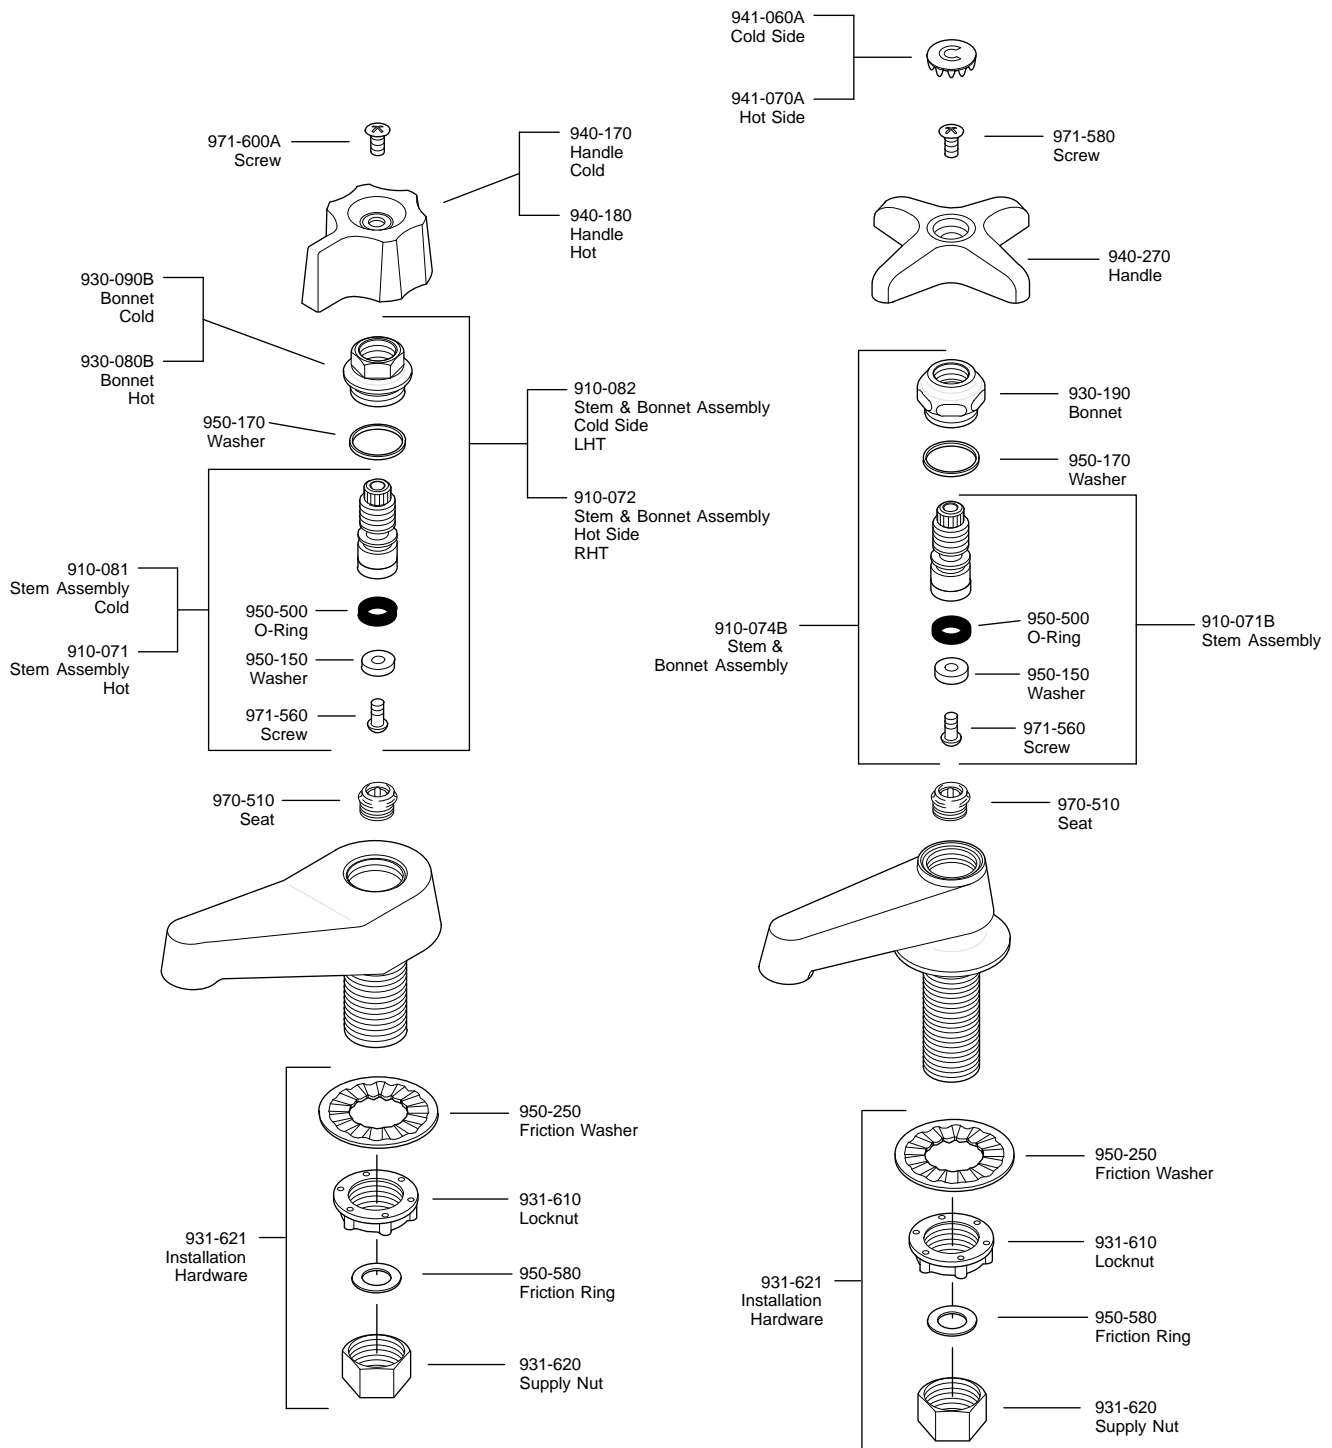

# PARTS EXPLOSION

## 51 Series Laundry/Utility Faucet

**FINISHES \* Indicates Finish**

A Polished Chrome	M Almond	U Rustic Bronze
B Black	N Antique Bronze	V PVD Polished Brass
E Rustic Pewter	P Polished Brass	W White
D PVD Polished Nickel	Q Satin Brass	Y Tuscan Bronze
J PVD Brushed Nickel	R Copper	Z Oil-Rubbed Bronze
K Satin Nickel	S Stainless Steel	
L Satin Stainless	T Biscuit	

All finishes not available on all parts

1-800-PFAUCET [www.pricepfister.com](http://www.pricepfister.com)  
19701 DaVinci, Lake Forest, CA 92610

07/15/08

Price Pfister