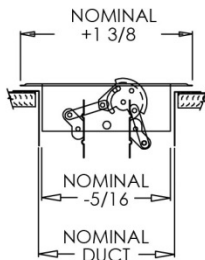

Designer Colors

- ☐ Almond
- ☐ Black Velvet
- ☐ Bronze
- ☐ Camaro Silver
- ☐ Coffee Tan
- ☐ Navajo White
- ☐ Vanilla

375