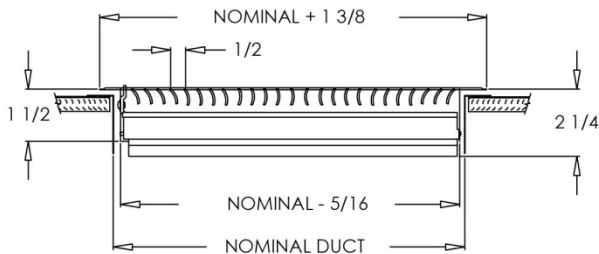

375

Additional Information:

Project / Location:
Engineer:
Architect:
Contractor:

Submittal Notes