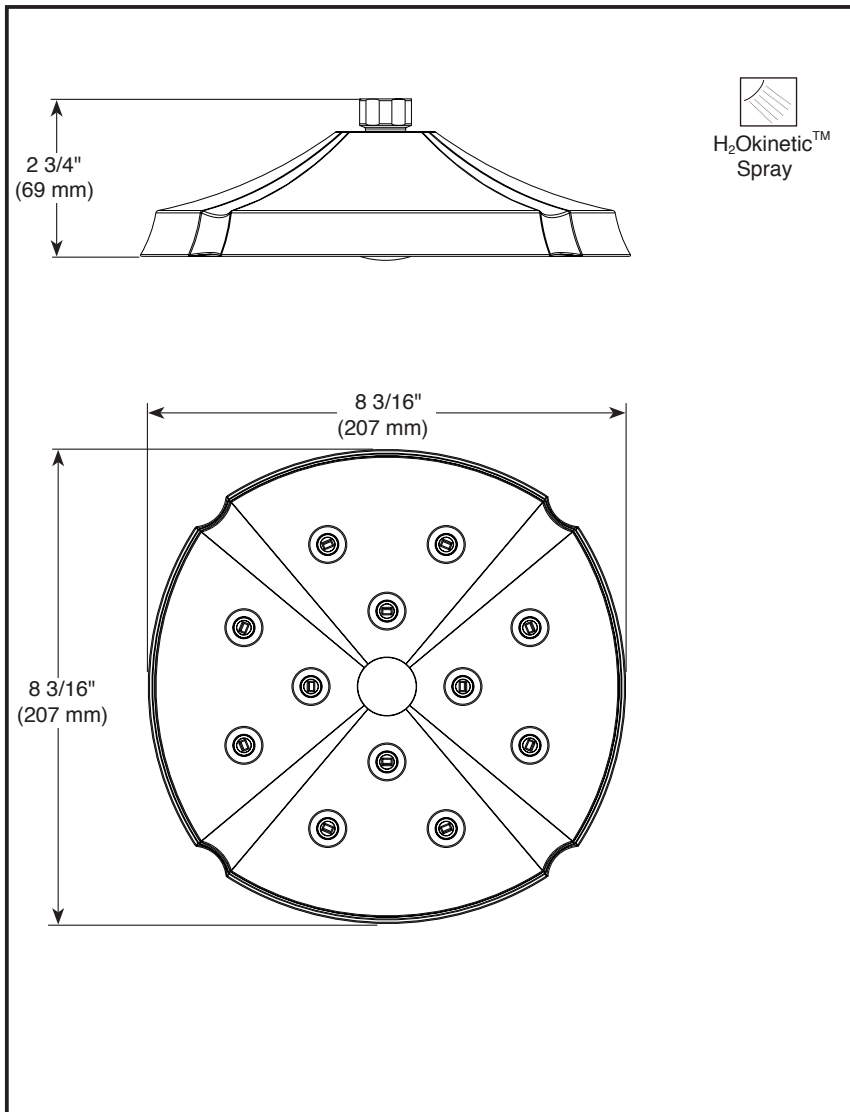

SHOWERHEAD

- H₂Okinetic Technology® Showerhead
- Single Setting Showerhead

RP61274 ▲

Submitted Model No.: _____

Specific Features: _____

▲ Designate proper finish suffix

STANDARD SPECIFICATIONS:

- Standard 1/2" pipe fitting.
- Metal ball connector for durability. Easy installation.
- Maximum flow rate 2.5 gpm (9.5 L/min) @ 80 PSI.