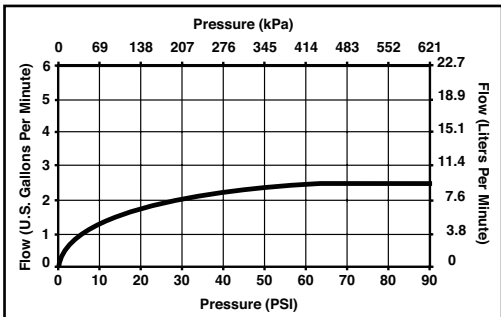

COMPLIES WITH

- ASME A112.18.1 / CSA B125.1

Delta reserves the right (1) to make changes in specifications and materials, and (2) to change or discontinue models, both without notice or obligation. Dimensions are for reference only. See current full-line price book or www.deltafaucet.com for finish options and product availability.