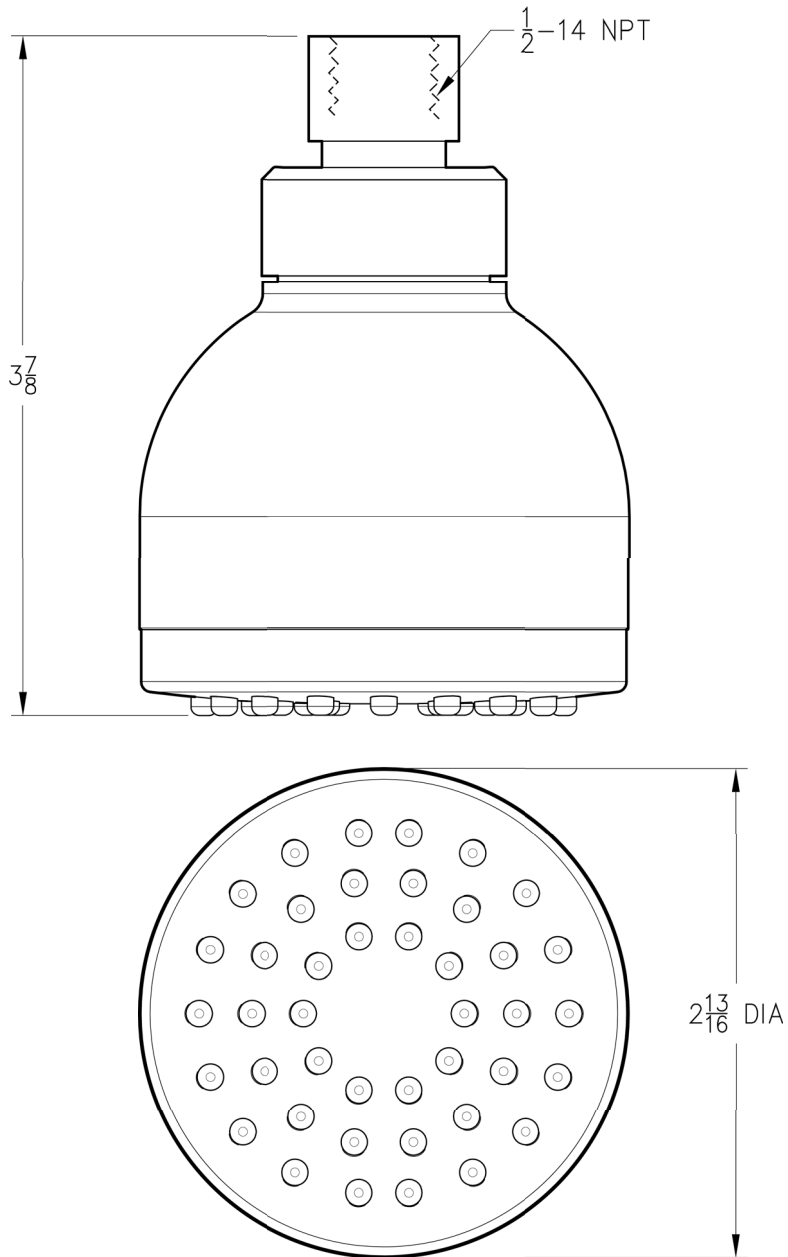

15 Series

PORTLAND™

Shower

Dimensions are in Inches

1-800-PFAUCET www.pricepister.com
19701 DaVinci, Lake Forest, CA 92610
01/4/80