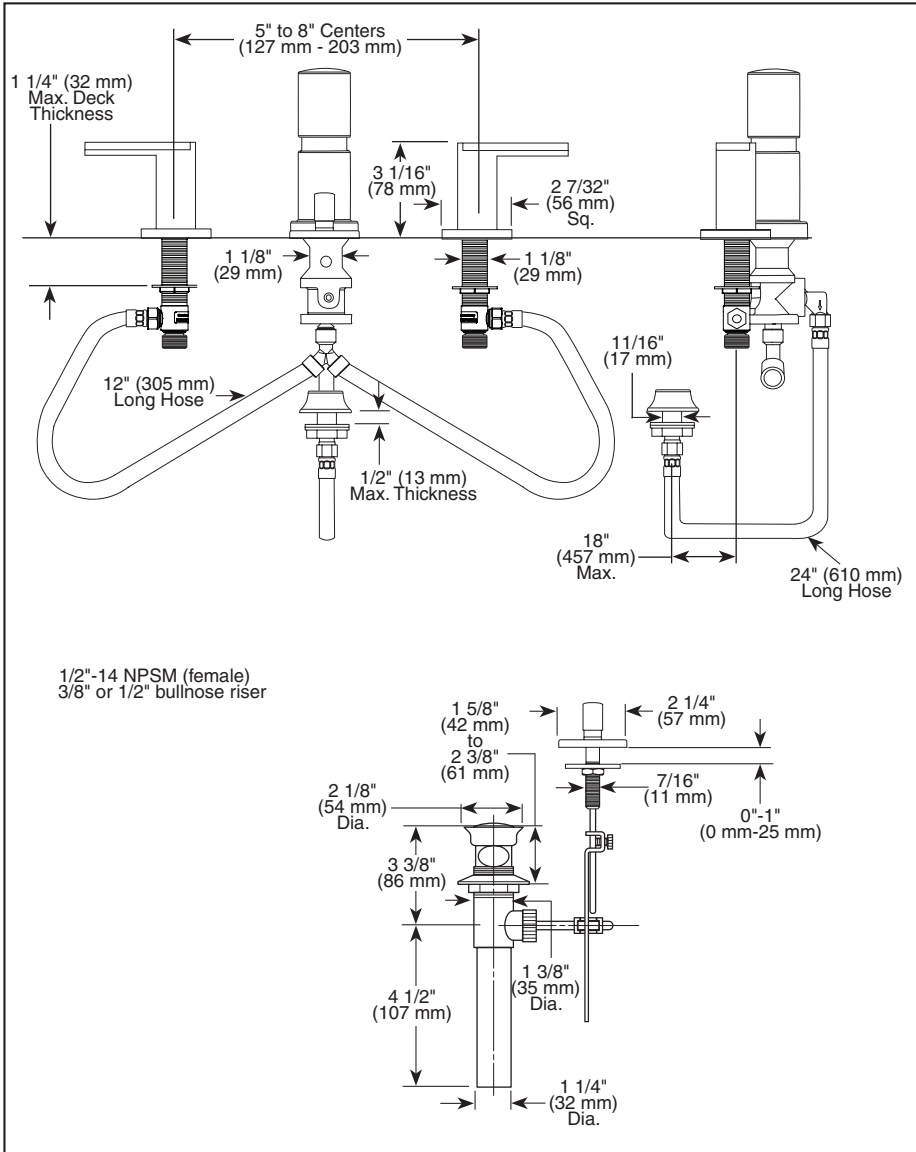

68480▲

Submitted Model No.: \_\_\_\_\_

Specific Features: \_\_\_\_\_

## BIDET FAUCET

- Siderna™ Two Handle
- 4 Hole Applications
- 5" to 8" Centers
- Diverter with integral vacuum breaker

▲ Designate proper finish suffix

### STANDARD SPECIFICATIONS:

- Three handle bidet faucet for exposed mounting on 4 hole applications.
- Widespread 5" to 8" centers.
- Control mechanism shall be of the rotating ceramic cylinder type with 90° (1/4 turn) rotation.
- Metal drain has pop-up type fitting with plated flange and stopper.
- Diverter with integral vacuum breaker.
- Directional handle for rim flush or rosette spray douche.
- Handles attach to end valves by use of magnets inside handles. No set screw required.