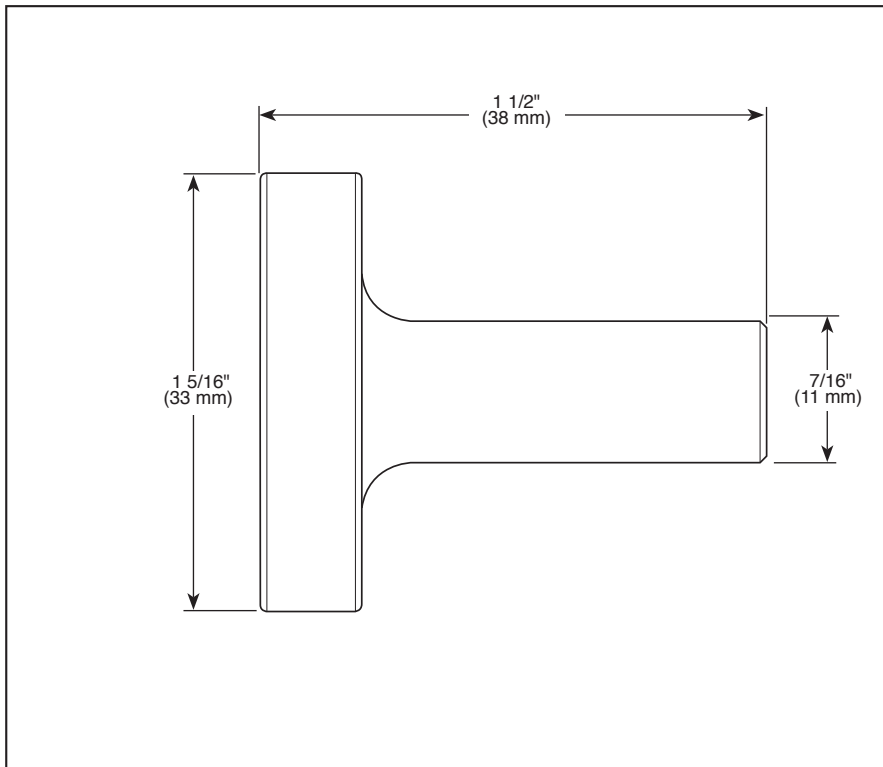

BRIZO®

ACCESSORIES

- Odin™ Bath Collection
- Drawer Knob

Submitted Model No.: _____

Specific Features: _____

▲ Designate proper finish suffix

STANDARD SPECIFICATIONS:

- Mounting hardware (8-32 UNC screw) included with product.
- All metal construction.
- Finishes match full Odin™ suite.