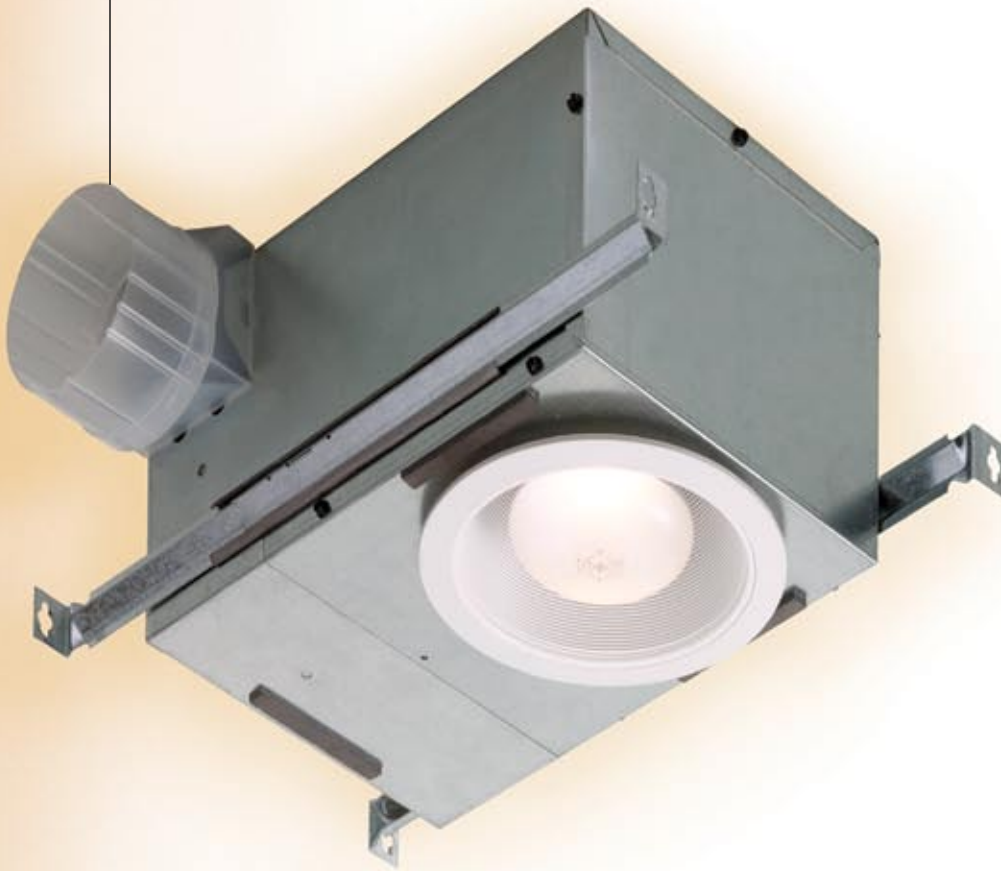

NuTone[®]

life. style. home.™

You'd never know it's a fan, and that's the point.

Once you find it, it's easy to see what makes our new fan light unique. After all, it's the only recessed light that features powerful ventilation, yet matches other recessed lighting fixtures. It's the ideal solution for keeping any room in your home fresh and comfortable. To see what you've been missing, contact NuTone at 1-888-336-3948 for a distributor near you, or visit www.NuTone.com.

It's the quiet fan light that's at home in any room.

Presenting the recessed fan light from NuTone.

Recessed lights are popular lighting solutions. But NuTone took it a step further by incorporating powerful ventilation in the same design. Our new fan lights disappear into the ceiling with other recessed lights, so they are practical decorating solutions for any room in the house. In the bath they control humidity, and in a utility room, kitchen, media room or high-traffic family room they keep the air fresh and comfortable.

- High efficiency centrifugal fan delivers 70 CFM at 1.5 sones
- Trim matched to designs of major recessed light manufacturers
- Multiple units can easily be used in larger rooms
- All models are UL Listed for use over bathtubs or showers when connected to a GFCI protected branch circuit. Model 744NT also requires a PAR30L or PAR30LN type bulb.
- 6-7/8" high housing appropriate for new construction and 2" x 8" ceiling joists
- 4" round duct connector
- Not for use over cooking surfaces
- Optional wall control switches available
- Type IC, sealed housing

Model 744NT & 744FLNT

Model	CFM	Sones	Lighting	Bulb Type	Energy Star	Ducting
744NT	70	1.5	75 W	R30 or BR30	—	4"
744FLNT*	70	1.5	14 W Fluor.	R30		4"

Energy Star fans use 65% less energy, on average, than standard models and may qualify for local utility rebates.