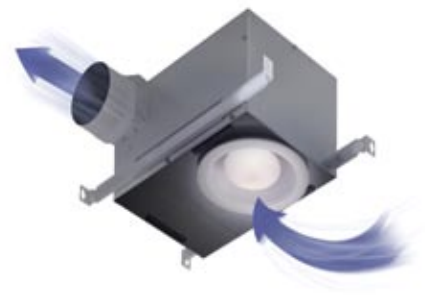

NuTone[®]

life. style. home.™

You'd never know it's a fan, and that's the point.

Once you find it, it's easy to see what makes our new fan light unique. After all, it's the only recessed light that features powerful ventilation, yet matches other recessed lighting fixtures. It's the ideal solution for keeping any room in your home fresh and comfortable. To see what you've been missing, contact NuTone at 1-888-336-3948 for a distributor near you, or visit www.NuTone.com.

It's the quiet fan light that's at home in any room.

Presenting the recessed fan light from NuTone.

Recessed lights are popular lighting solutions. But NuTone took it a step further by incorporating powerful ventilation in the same design. Our new fan lights disappear into the ceiling with other recessed lights, so they are practical decorating solutions for any room in the house. In the bath they control humidity, and in a utility room, kitchen, media room or high-traffic family room they keep the air fresh and comfortable.

- High efficiency centrifugal fan delivers 70 CFM at 1.5 sones
- Trim matched to designs of major recessed light manufacturers
- Multiple units can easily be used in larger rooms
- All models are UL Listed for use over bathtubs or showers when connected to a GFCI protected branch circuit. Model 744NT also requires a PAR30L or PAR30LN type bulb.
- 6-7/8" high housing appropriate for new construction and 2" x 8" ceiling joists
- 4" round duct connector
- Not for use over cooking surfaces
- Optional wall control switches available
- Type IC, sealed housing