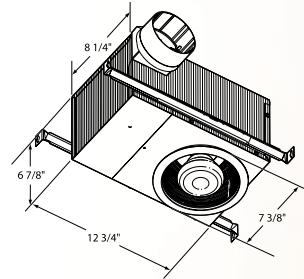

- High efficiency centrifugal fan delivers 70 CFM at 1.5 sones
- Trim matched to designs of major recessed light manufacturers
- Multiple units can easily be used in larger rooms
- All models are UL Listed for use over bathtubs or showers when connected to a GFCI protected branch circuit. Model 744NT also requires a PAR30L or PAR30LN type bulb.
- 6-7/8" high housing appropriate for new construction and 2" x 8" ceiling joists
- 4" round duct connector
- Not for use over cooking surfaces
- Optional wall control switches available
- Type IC, sealed housing

Model 744NT & 744FLNT

Model	CFM	Sones	Lighting	Bulb Type	Energy Star	Ducting
744NT	70	1.5	75 W	R30 or BR30	—	4"
744FLNT*	70	1.5	14 W Fluor.	R30		4"

Energy Star fans use 65% less energy, on average, than standard models and may qualify for local utility rebates.

*Fluorescent lighting, Title 24-compliant.

NuTone®

life. style. home.™

www.NuTone.com

NuTone Inc., 4820 Red Bank Road, Cincinnati, OH 45227 • 888-336-3948
In Canada call 888-882-7626