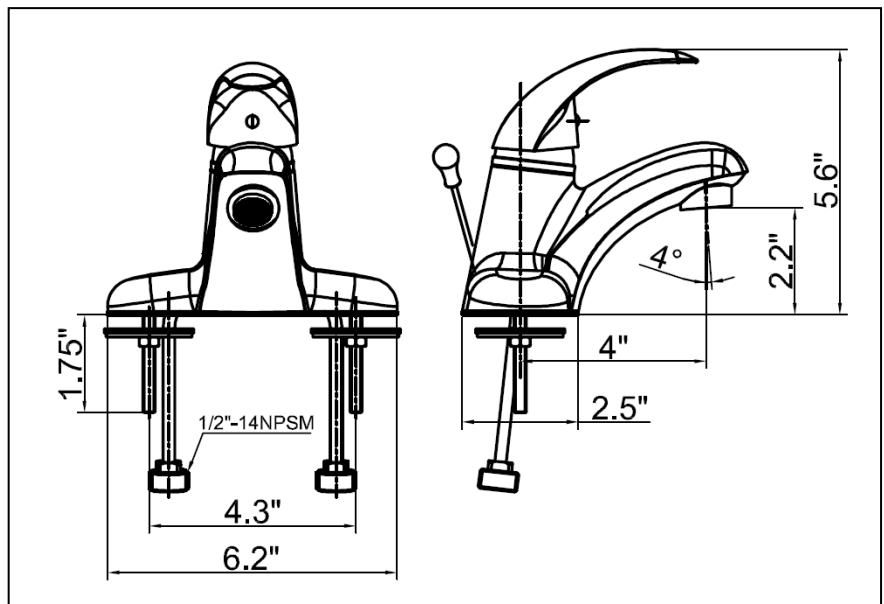

LAVATORY FAUCET

- **Vantage Collection**
- **Single-Handle Deck Mount**
- **3-Hole Installation**
- **4" Centerset**

STANDARD SPECIFICATIONS

- Ceramic disc cartridge
- 50/50 pop-up assembly
- Copper tube inlet with 1/2" male NPSM connection
- 2.2gpm max @ 60psi

FINISHES INCLUDE

- Chrome (UF34220)
- Brushed nickel (UF34223)
- Oil rubbed bronze (UF34225)

WARRANTY

- Limited lifetime warranty on workmanship and materials to the original purchaser

COMPLIES WITH

- NSF 61-9
- ASME A112.18.1
- CSA B125.1
- cUPC
- AB1953

tel. 888-OK-ULTRA (658-5872) • fax. 949-225-6099 • <http://www.ultrafaucets.com>

This specification is provided for reference only. Ultra Faucets reserves the right to modify specifications and materials without notice or obligation.