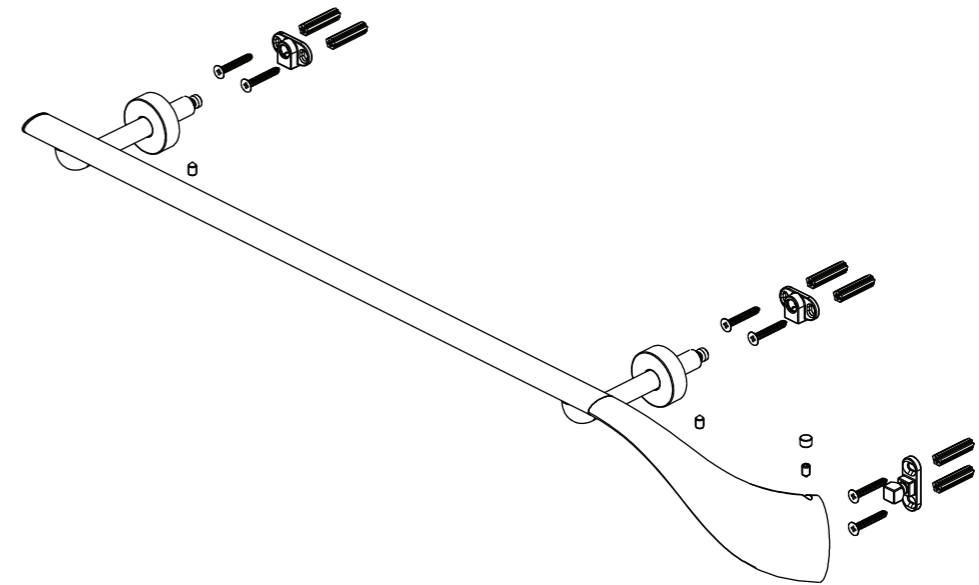

1 Determine the location of the towel bar.

2 Align brackets and mark drill holes in desired location.

3 Drill 1/4" holes in marked locations.

4 Drive the wall anchors into the drilled holes with a Phillips screwdriver.

5 Place the mounting brackets over the wall anchors. Secure them to the wall using the supplied screws.

6 Temporarily place the towel bar on the mounting brackets to check alignment. If necessary, loosen the screws and realign the mounting brackets.

7 Place towel bar assembly on the mounting brackets. Secure it to the wall using the bottom set screws.

NO.	Description	Part No.
1	Set Screw & Allen Key	9Q1350NT
2	Handle	5C0001500CP0
3	Bush & Screw Assembly	9Q224700PL
4	Base Assembly	9Q224800CP/AP/HA
5	Base Assembly	9Q224900CP/AP/HA
6	Aerator	5E0M0115PL