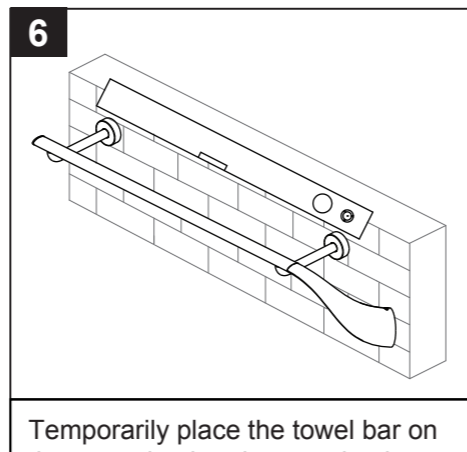

6 Temporarily place the towel bar on the mounting brackets to check alignment. If necessary, loosen the screws and realign the mounting brackets.