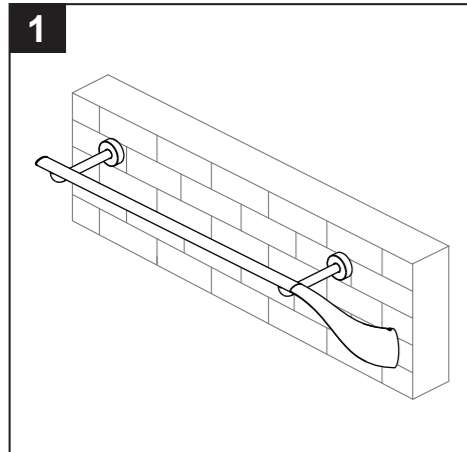

1 Determine the location of the towel bar.