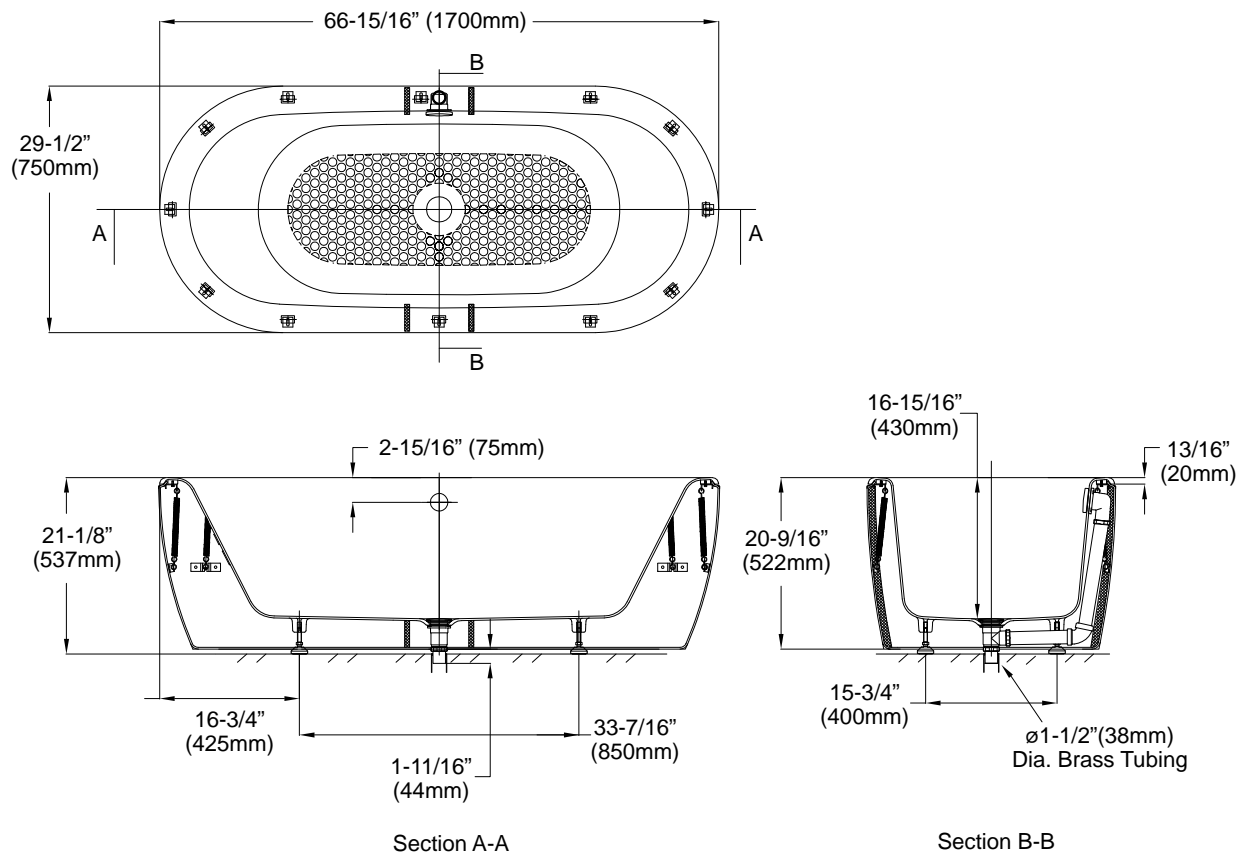

FBF794S#01D

Cast Iron Nexus Bathtub

SPECIFICATIONS

- Size 66-15/16" L x 29-1/2" W x 21-1/8"
- Depth 16-15/16"
- Warranty Lifetime limited warranty
- Material Enameled cast iron
  Acrylic skirt
- Shipping Weight 390 lbs.
- Shipping Dimensions 70-1/2" L x 33-1/16" W x 26-9/16" H
- Gallons 48 to overflow

INSTALLATION NOTES

It is recommended to install this bathtub with access to the floor below. Please check local codes. The feet on FBF794S#01D are adjustable to +/- 5/16" (8 mm). The supplied straight drain bend can be replaced with a tee to allow near horizontal drainage. Brass tee sold separately.

TOTO®

These dimensions and specifications are subject to change without notice