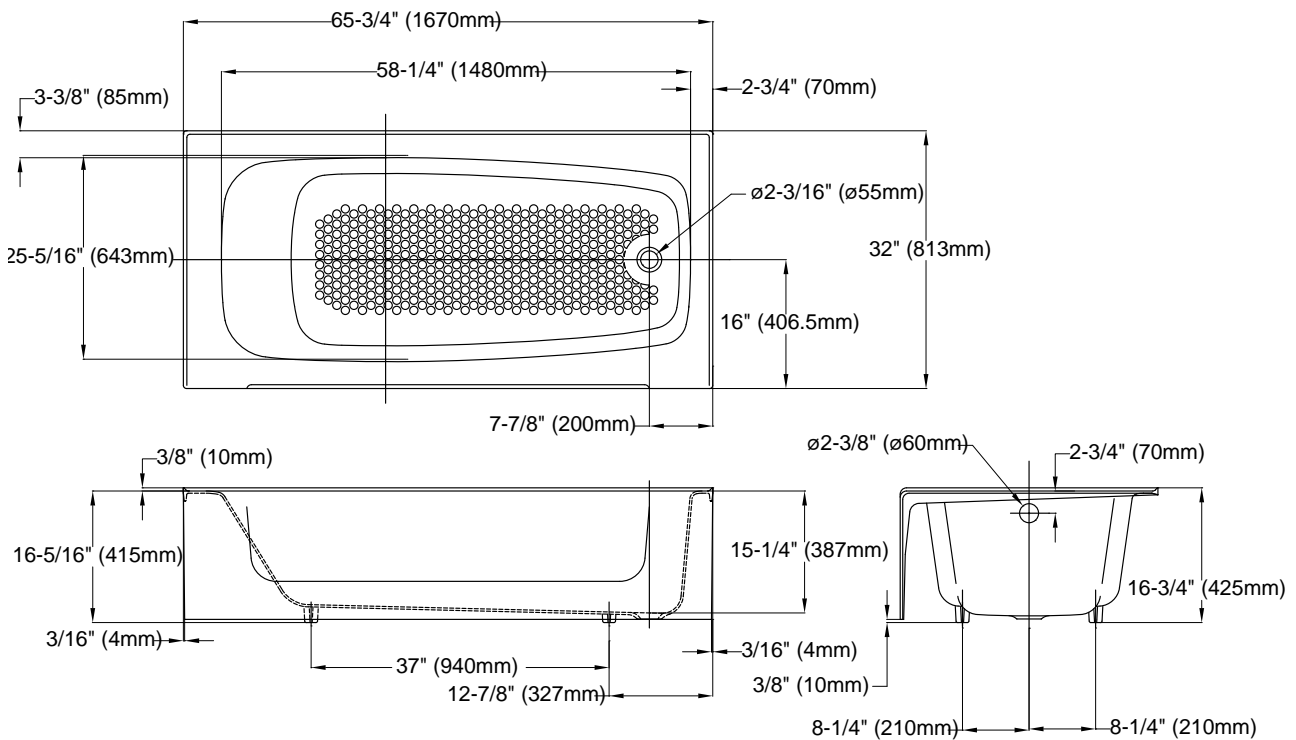

Enameled Cast Iron Bathtub

FEATURES

- 65-3/4" x 32" x 16-3/4"
- Apron front
- Cast-iron construction provides years of durability
- Slip-resistant surface
- Tile-in flanges on 3 sides

COLORS/FINISHES

- Shell Color
#01 Cotton
#12 Sedona Beige

PRODUCT SPECIFICATION

The Enameled Cast Iron Bathtub construction shall prove the ultimate in strength and durability, while a slip-resistant surface enhances safety in the bath. Cast Iron Bathtub shall be TOTO Model FBY1715__.

FBY1715

Enameled Cast Iron Bathtub

SPECIFICATIONS

- Size 65-3/4" L x 32" W
- Depth 16-3/4"
- Warranty Lifetime Limited Warranty
- Material Enameled Cast Iron
- Shipping Weight 441 lbs.
- Shipping Dimensions 68-11/16" L x 35-1/16" W x 20-1/4" H