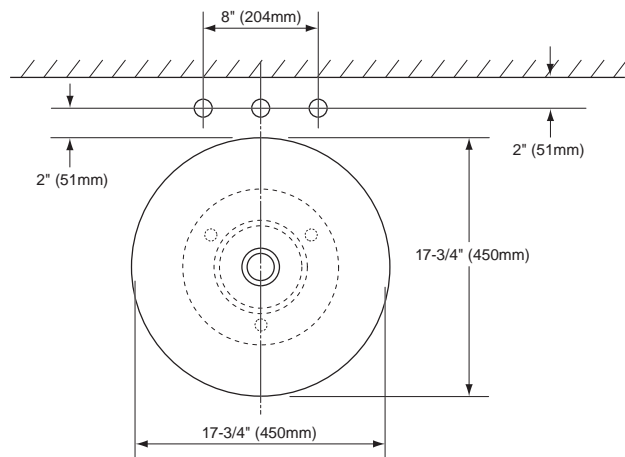

PRODUCT SPECIFICATION

This vessel lavatory shall be made of vitreous china. Lavatory shall be 17-3/4" in diameter. Product shall be without overflow and lavatory shall include mounting assembly. TOTO model number LT524G shall have SanaGloss ceramic glaze. Lavatory shall be TOTO Model LT524_____.

LT524(G)

Alexis® Vessel Lavatory

SPECIFICATIONS

- Waste 1-1/4" O.D.
- Size 17-3/4" Diameter round
- Basin 17-3/4"W x 6-3/8" D
- Warranty One Year Limited Warranty
- Material Vitreous china
- Shipping Weight 21 lbs.
- Shipping Dimensions 18-1/2"W x 8"H x 18-1/2"L

*Suggested Dimension

TOTO®

These dimensions and specifications are subject to change without notice

Ph: (888) 295-8134 | Fax: (800) 699-4889 | www.totousa.com

#SS-00287 v.02

Printed in U.S.A. | © TOTO LTD. 07/09 | Printed on recycled paper ♻️