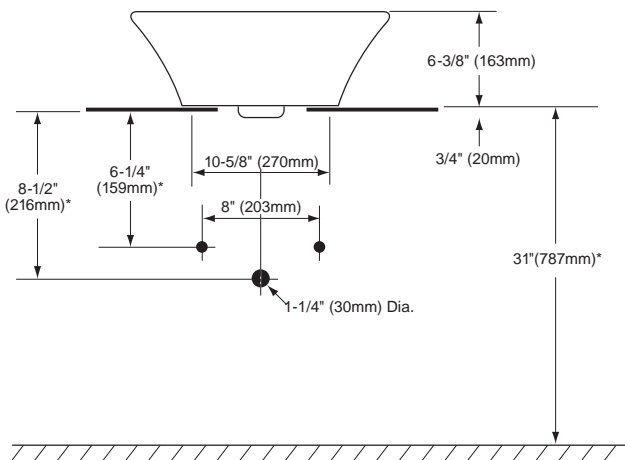

PRODUCT SPECIFICATION

This vessel lavatory shall be made of vitreous china. Lavatory shall be 17-3/4" in diameter. Product shall be without overflow and lavatory shall include mounting assembly. TOTO model number LT524G shall have SanaGloss ceramic glaze. Lavatory shall be TOTO Model LT524_____.

LT524(G)

Alexis® Vessel Lavatory

SPECIFICATIONS

- Waste 1-1/4" O.D.
- Size 17-3/4" Diameter round
- Basin 17-3/4"W x 6-3/8" D
- Warranty One Year Limited Warranty
- Material Vitreous china
- Shipping Weight 21 lbs.
- Shipping Dimensions 18-1/2"W x 8"H x 18-1/2"L

*Suggested Dimension

TOTO®

These dimensions and specifications are subject to change without notice

Ph: (888) 295-8134 | Fax: (800) 699-4889 | www.totousa.com

#SS-00287 v.02

Printed in U.S.A. | © TOTO LTD. 07/09 | Printed on recycled paper ♻️