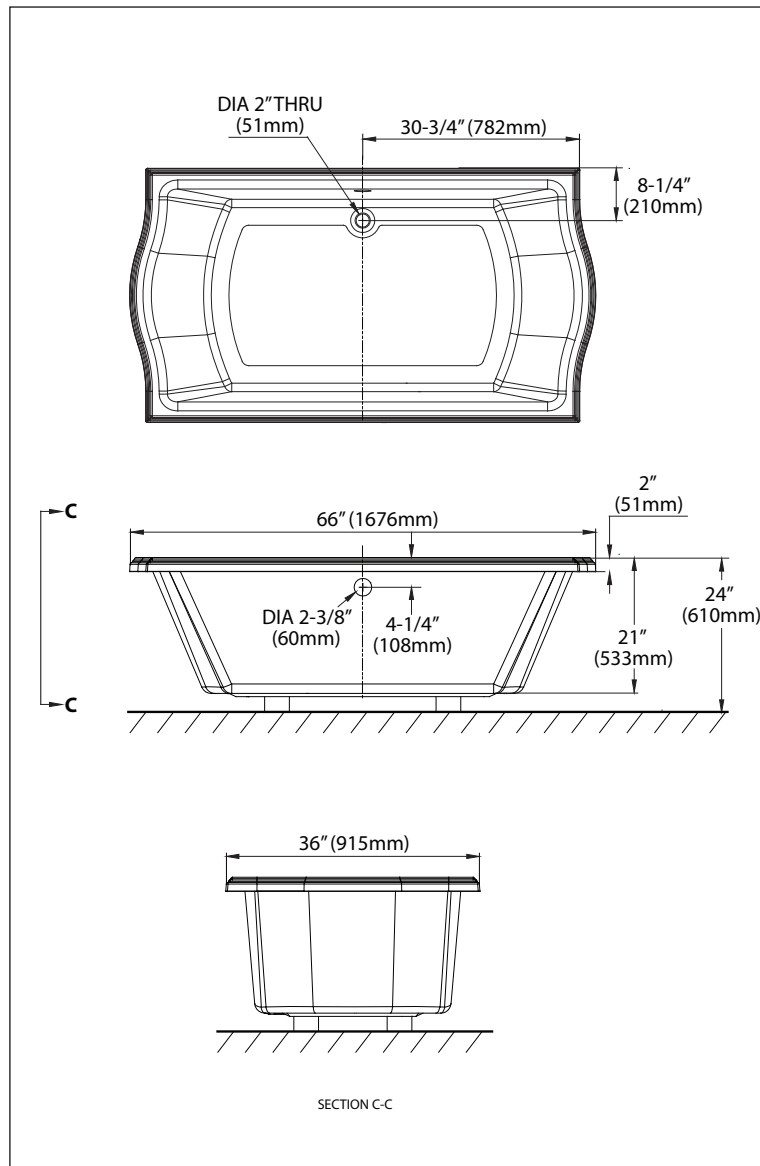

TOTO®

ABY789N Clayton® 66" x 36" Soaker Bathtub

ABY789N - Clayton® 66" x 36" Soaker Bathtub

- 66" x 36" x 24-3/8"
- Luxuriously deep Bathing Well
- Cast-acrylic construction provides years of durability
- Slip-resistant surface
- Solid Brass Grab Bar with optional finishes

■ SPECIFICATIONS

Size: 66"L x 36"W
 Depth: 21"
 Warranty: 5 Year Limited Warranty on Acrylic Tub
 1 Year Limited Warranty on Components and Parts
 Material: Lucite Cast Acrylic

Shipping Weight:
ABY789N
 80 lbs.

Shipping Dimensions:
ABY789N
 67-1/4"L x 38-1/4"W
 x 26"H

Gallons: **ABY789N**
 85 to overflow

ABY789N - Clayton® 66" x 36" Soaker Bathtub

Fixture meets ANSI/ASME standard Z124.1 and C-UPC requirements.

These dimensions and specifications are subject to change without notice.