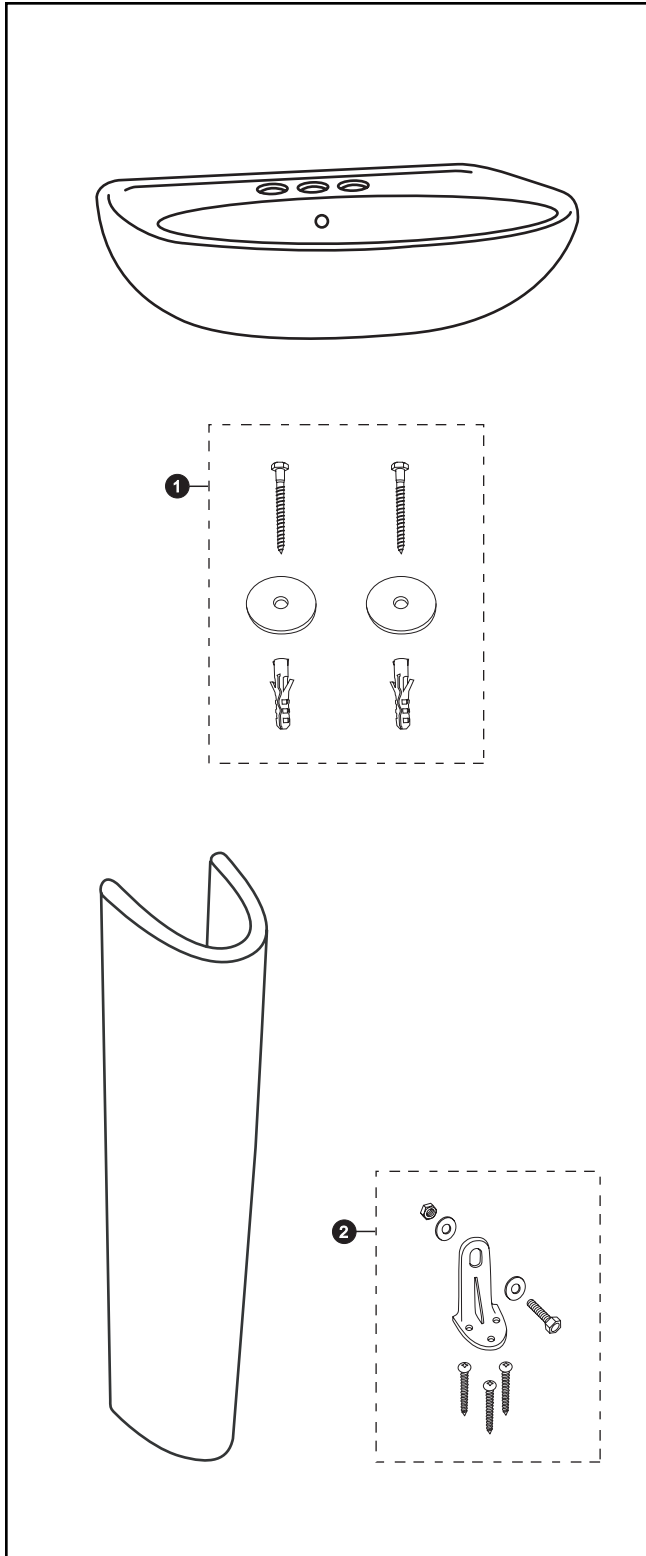

LPT241 & LPT241G

LPT241	LPT241.4	LPT241.8
LT241	LT241.4	LT241.8
PT243	PT243	PT243
LPT241G	LPT241.4G	LPT241.8G
LT241G	LT241.4G	LT241.8G
PT243	PT243	PT243

Supreme® Pedestal Lavatory, (including SanaGloss®)

Item	Part	Description
1	THU125	Mounting Set
2	TL510ER	Mounting Set - Floor

Product Number Explanations

Pedestal Lavatory
(LPT) Pedestal Lavatory
(241) Model
(.4) 4" Centers
(.8) 8" Centers
(G) SanaGloss®

Lavatory
(LT) Lavatory
(241) Model
(.4) 4" Centers
(.8) 8" Centers
(G) SanaGloss®

Pedestal
(PT) Pedestal
(243) Model

Colors
(#01) Cotton
(#03) Bone
(#04) Gray
(#11) Colonial White
(#12) Sedona Beige
(#51) Ebony