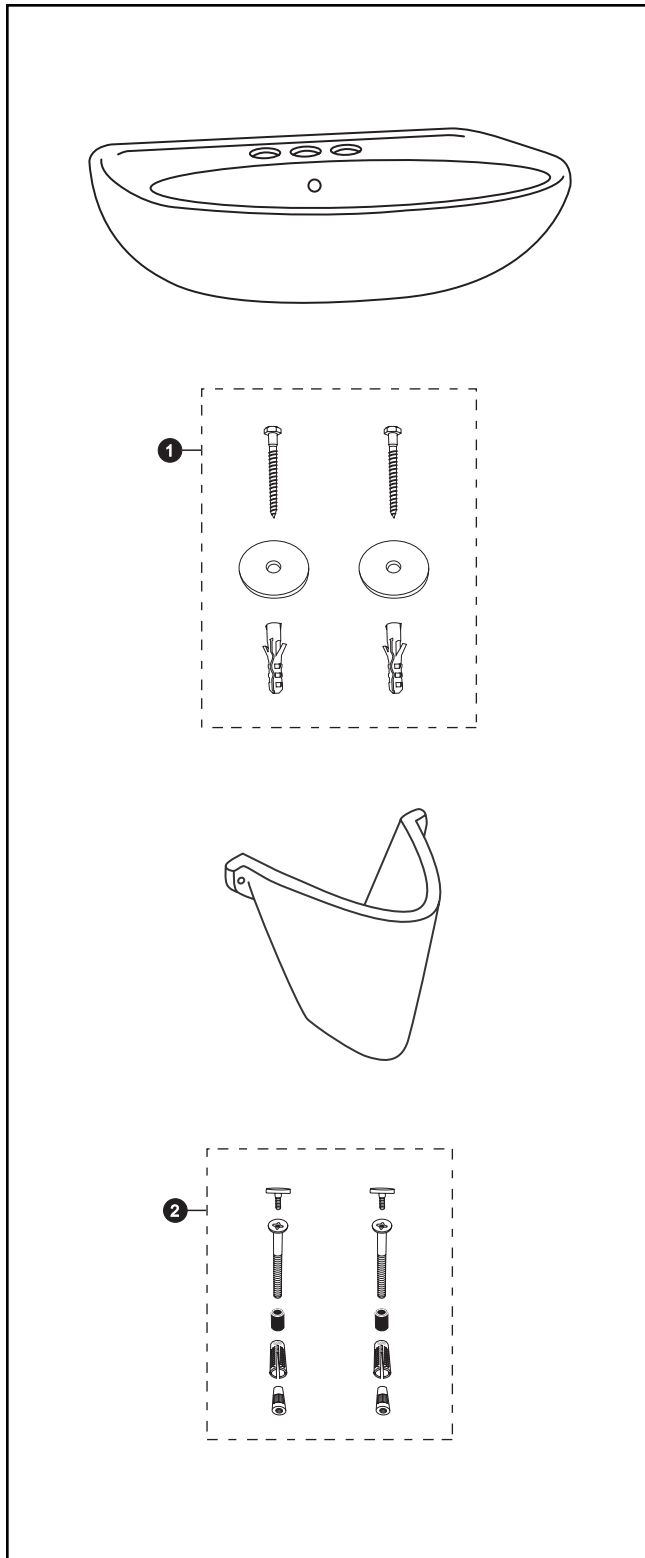

LHT241 & LHT241G

LHT241	LHT241.4	LHT241.8
LT241	LT241.4	LT241.8
HT242	HT242	HT242
LHT241G	LHT241.4G	LHT241.8G
LT241G	LT241.4G	LT241.8G
HT242	HT242	HT242

Supreme® Wall Mount Lavatory, (including SanaGloss®)

Item	Part	Description
------	------	-------------

1	THU125	Mounting Set
2	THU136	Screw Set - Shroud

Note: THU136 has chrome plated caps.

Product Number Explanations

Wall Mount Lavatory

(LHT) Wall Mount Lavatory
(241) Model
(.4) 4" Centers
(.8) 8" Centers
(G) SanaGloss®

Lavatory

(LT) Lavatory
(241) Model
(.4) 4" Centers
(.8) 8" Centers
(G) SanaGloss®

Shroud

(HT) Shroud
(242) Model

Colors

(#01) Cotton
(#03) Bone
(#04) Gray
(#11) Colonial White
(#12) Sedona Beige
(#51) Ebony