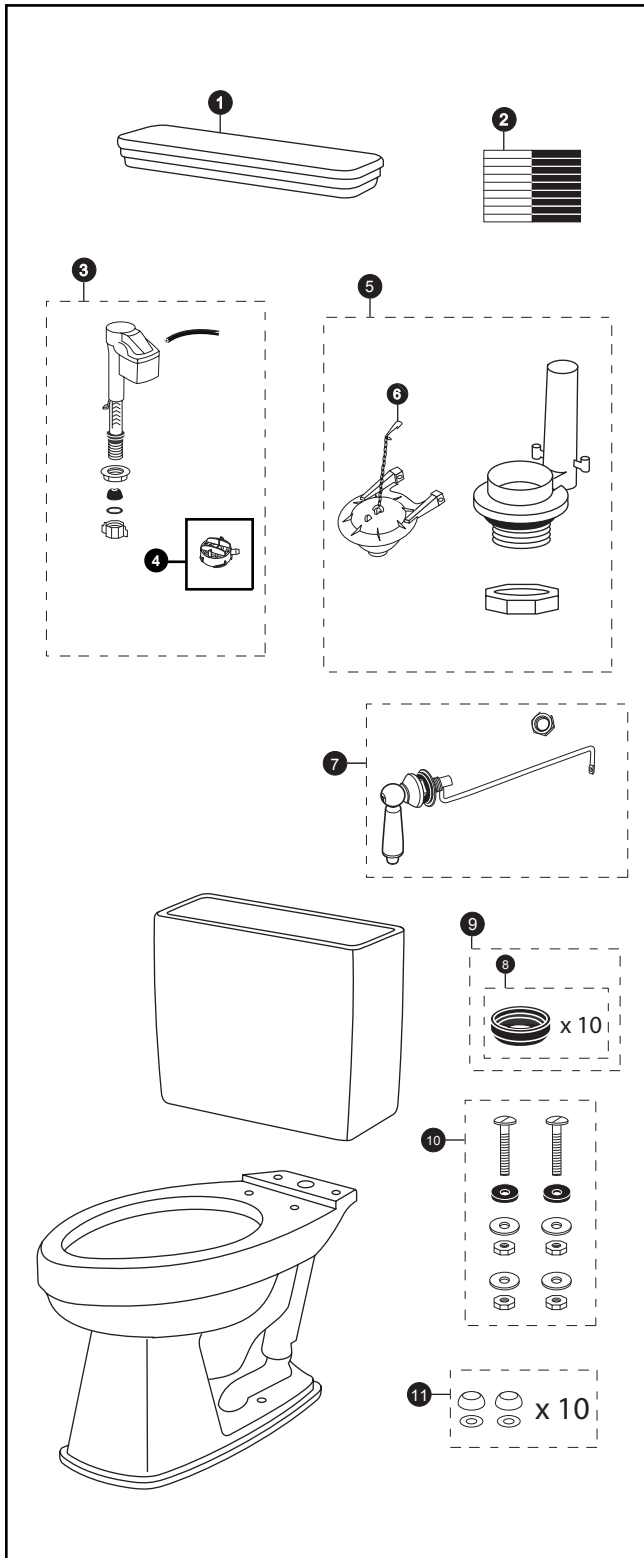

CST424SF(G)

CST424SF(G)
ST423S
C424EF(G)

Promenade® 1.6 Gpf Toilet, Elongated, G-Max®, 12" Rough-In, (including SanaGloss®)

Item	Part	Description
1a	TCU423CRS#01	Tank Lid w/ Velcro Tape for ST423S Tank
	TCU423CRS#03	Tank Lid w/ Velcro Tape for ST423S Tank
	TCU423CRS#02	Tank Lid w/ Velcro Tape for ST423S Tank
	TCU423CRS#11	Tank Lid w/ Velcro Tape for ST423S Tank
	TCU423CRS#12	Tank Lid w/ Velcro Tape for ST423S Tank
	TCU423CRS#51	Tank Lid w/ Velcro Tape for ST423S Tank
1b	TCU424CRS#01	Tank Lid w/ Velcro Tape for ST424S Tank
	TCU424CRS#03	Tank Lid w/ Velcro Tape for ST424S Tank
	TCU424CRS#02	Tank Lid w/ Velcro Tape for ST424S Tank
	TCU424CRS#11	Tank Lid w/ Velcro Tape for ST424S Tank
	TCU424CRS#12	Tank Lid w/ Velcro Tape for ST424S Tank
	TCU424CRS#51	Tank Lid w/ Velcro Tape for ST424S Tank
2	THU107	Velcro Tape
3	TSU08A.6	Fill Valve
4	THU123	Diaphragm Cap
5	THU129W-5A	Flush Valve
6	THU175S	Flapper w/Chain
7	THU141#CP	Trip Lever (Left Hand Threads)
	THU141#PB	Trip Lever (Left Hand Threads)
	THU141#BN	Trip Lever (Left Hand Threads)
	THU141#PN	Trip Lever (Left Hand Threads)
	THU141#RB	Trip Lever (Left Hand Threads)
8	THU131	Tank to Bowl Gaskets (for 10 toilets)
9	9BU024E	Tank to Bowl Gasket (1 pc)
10	TSU01D	Tank Mounting Kit
11	THU098#01	Bolt Cap Sets (for 10 toilets) for #01 & #11
	THU098#03	Bolt Cap Sets (for 10 toilets) for #03 & #12
	THU098#04	Bolt Cap Sets (for 10 toilets)
	THU098#51	Bolt Cap Sets (for 10 toilets)

Product Number Explanations

Two-Piece Toilet

(CST) Gravity type Toilet
(424) Model
(S) G-Max®
(F) Universal Height
(G) SanaGloss®

Colors

(#01) Cotton
(#03) Bone
(#04) Gray
(#11) Colonial White
(#12) Sedona Beige
(#51) Ebony

Tank

(ST) Tank
(423) or (424) Model
(S) G-Max®

Finishes

(#CP) Chrome Plated
(#PB) Polished Brass
(#BN) Brushed Nickel
(#PN) Polished Nickel
(#RB) Oil Rubbed Bronze

Bowl

(C) Bowl
(424) Model
(E) E-Max®
(F) Universal Height
(G) SanaGloss