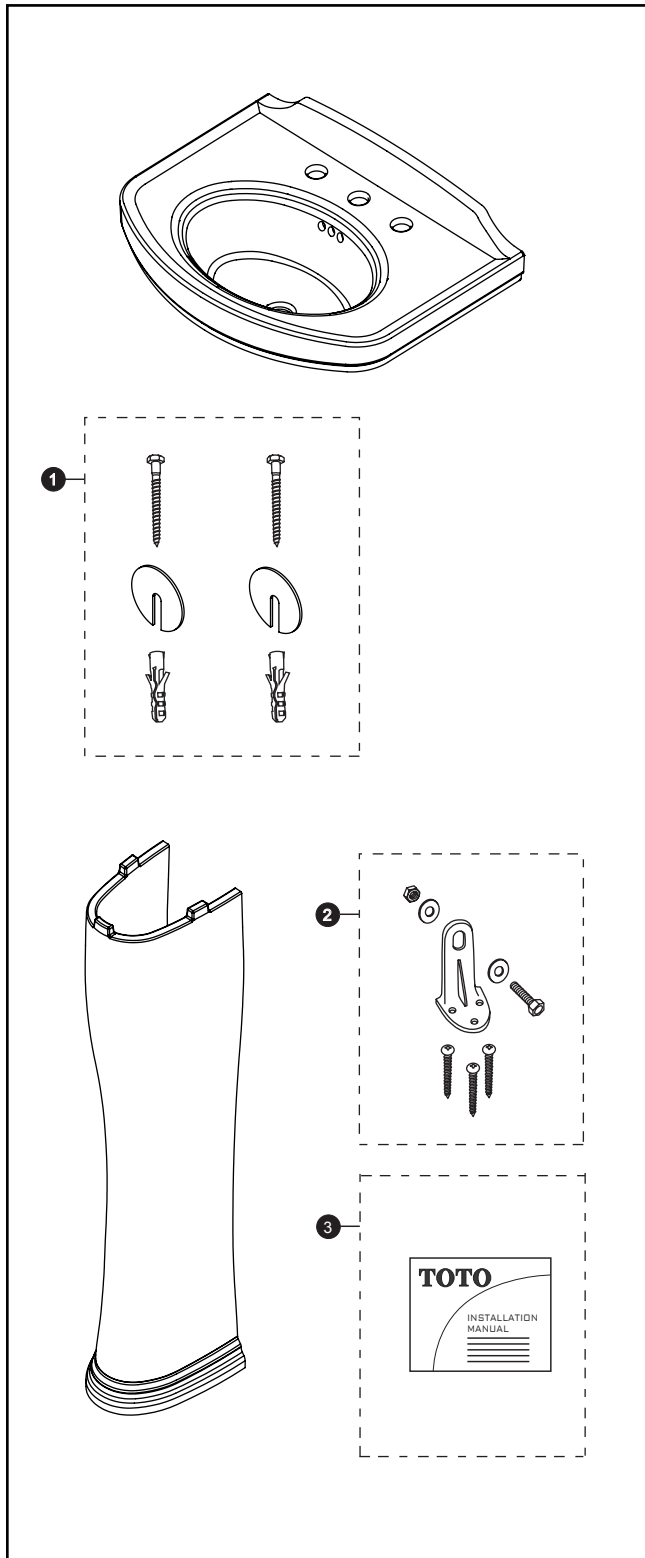

LPT642

LPT642 LPT642.4 LPT642.8
 LT642 LT642.4 L642.8
 PT642 PT642 PT642

DARTMOUTH® Pedestal Lavatory

Item	Part	Description
1	THU125R	Mounting Set
2	TL510ER	Mounting Set - Floor
3	0GU037-3	Installation Manual

Product Number Explanations		
Pedestal Lavatory	Lavatory	Pedestal
(LPT) Pedestal Lavatory	(LT) Lavatory	(PT) Pedestal
(642) Model	(642) Model	(642) Model
(.4) 4" Centers	(.4) 4" Centers	
(.8) 8" Centers	(.8) 8" Centers	
Colors		
(#01) Cotton		
(#03) Bone		
(#11) Colonial White		
(#12) Sedona Beige		
(#51) Ebony		