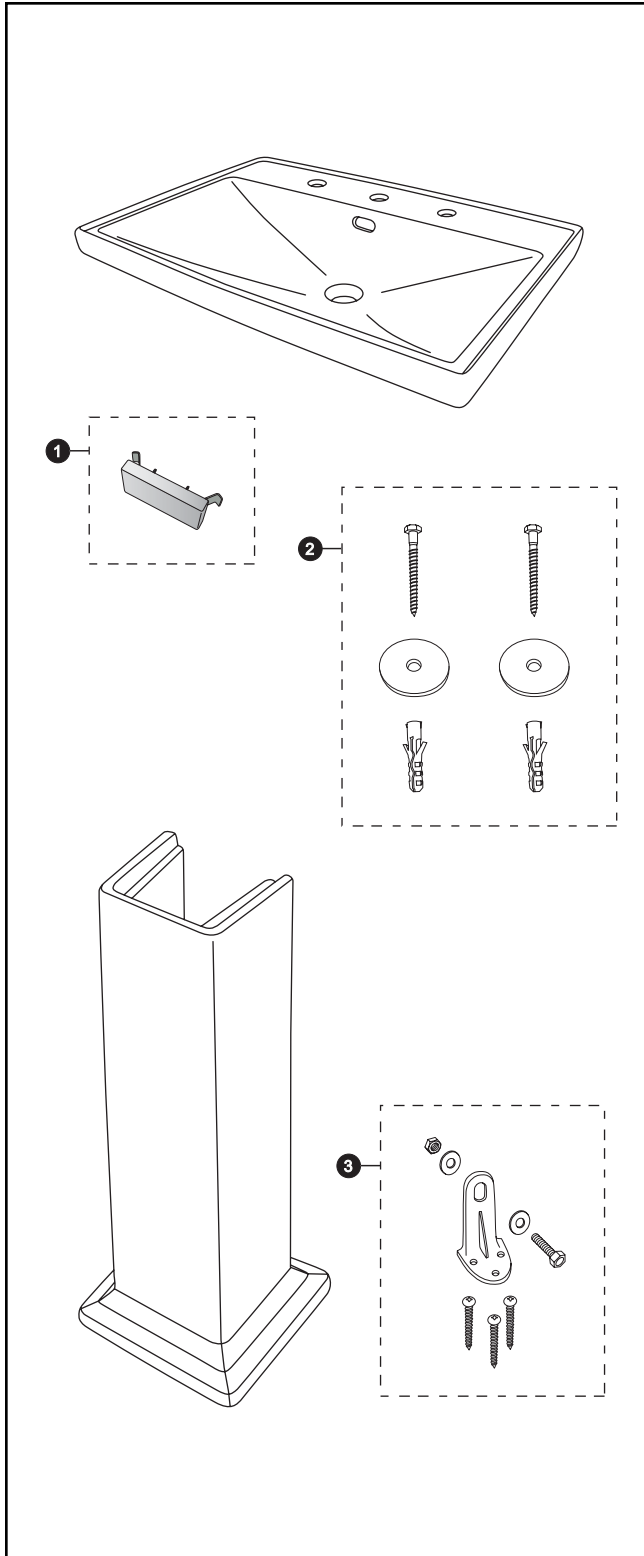

LPT930

LPT930 LPT930.4 LPT930.8
 LT930 LT930.4 LT930.8
 PT930 PT930 PT930

Lloyd™ Pedestal Lavatory

Item	Part	Description
1	THU205#CP	Overflow Cover
2	THU125	Mounting Set
3	TL510ER	Mounting Set - Floor

Product Number Explanations

Pedestal Lavatory
 (LPT) Pedestal Lavatory
 (930) Model
 (.4) 4" Centers
 (.8) 8" Centers

Lavatory
 (LT) Lavatory
 (930) Model
 (.4) 4" Centers
 (.8) 8" Centers

Pedestal
 (PT) Pedestal
 (930) Model

Colors
 (#01) Cotton
 (#03) Bone
 (#04) Gray
 (#11) Colonial White
 (#12) Sedona Beige
 (#51) Ebony