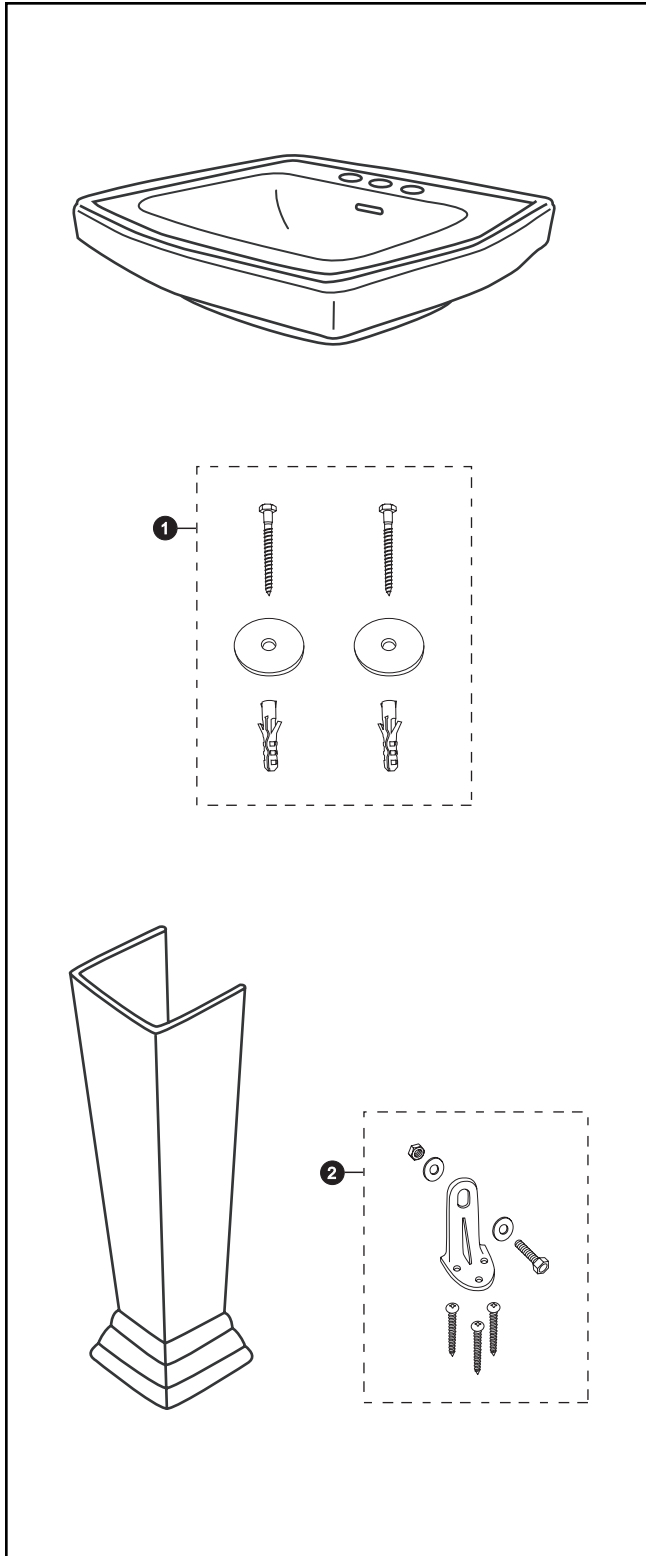

# LPT780

|        |          |          |
|--------|----------|----------|
| LPT780 | LPT780.4 | LPT780.8 |
| LT780  | LT780.4  | LT780.8  |
| PT780  | PT780    | PT780    |

**Clayton™  
Pedestal Lavatory**

| Item | Part    | Description          |
|------|---------|----------------------|
| 1    | THU125  | Mounting Set         |
| 2    | TL510ER | Mounting Set - Floor |

## Product Number Explanations

**Pedestal Lavatory**  
 (LPT) Pedestal Lavatory  
 (780) Model  
 (.4) 4" Centers  
 (.8) 8" Centers

**Lavatory**  
 (LT) Lavatory  
 (780) Model  
 (.4) 4" Centers  
 (.8) 8" Centers

**Pedestal**  
 (PT) Pedestal  
 (780) Model

**Colors**  
 (#01) Cotton  
 (#03) Bone  
 (#04) Gray  
 (#11) Colonial White  
 (#12) Sedona Beige  
 (#51) Ebony