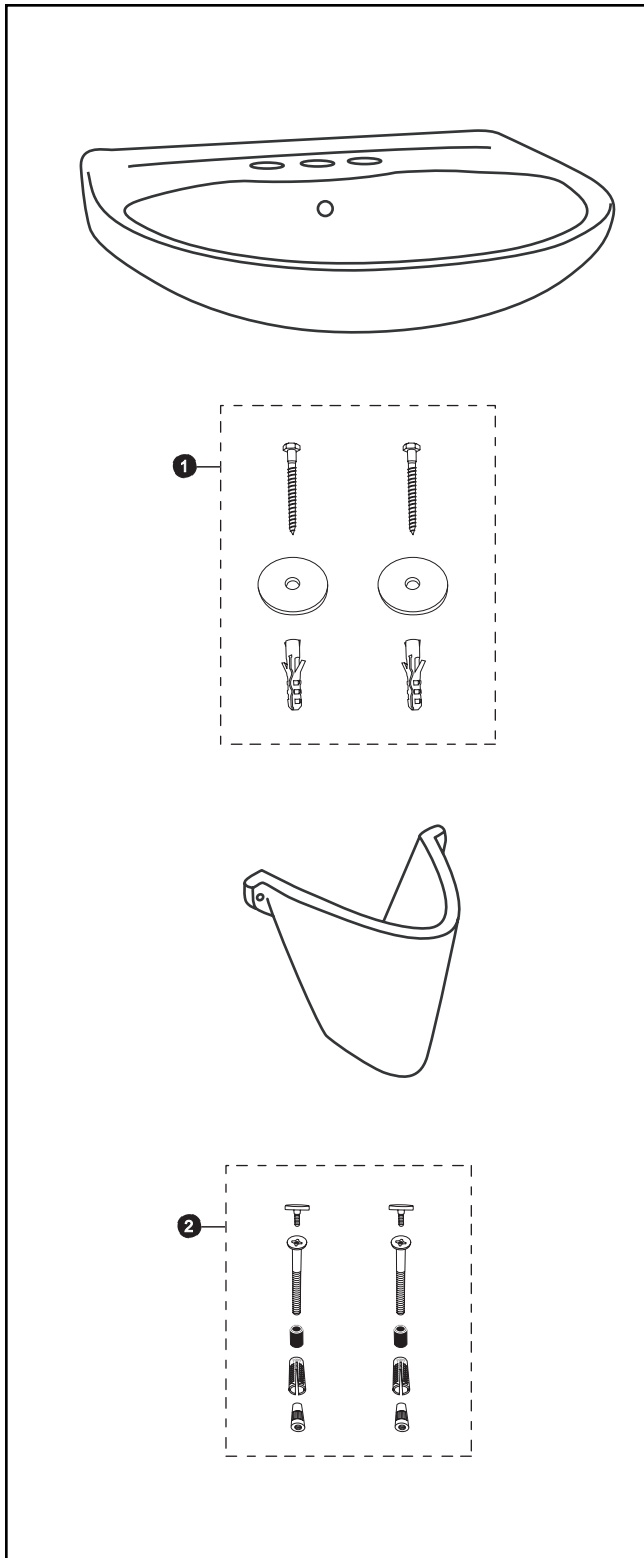

# LHT242 & LHT242G

LHT242	LHT242.4	LHT242.8
LT242	LT242.4	LT242.8
HT242	HT242	HT242
LHT242G	LHT242.4G	LHT242.8G
LT242G	LT242.4G	LT242.8G
HT242	HT242	HT242

## Prominence® Wall Mount Lavatory, (including SanaGloss®)

Item	Part	Description
------	------	-------------

- |   |        |                    |
|---|--------|--------------------|
| 1 | THU125 | Mounting Set       |
| 2 | THU136 | Screw Set - Shroud |

#### Wall Mount Lavatory

(LHT) Wall Mount Lavatory  
(242) Model  
(.4) 4" Centers  
(.8) 8" Centers  
(G) SanaGloss®

#### Lavatory

(LT) Lavatory  
(242) Model  
(.4) 4" Centers  
(.8) 8" Centers  
(G) SanaGloss®