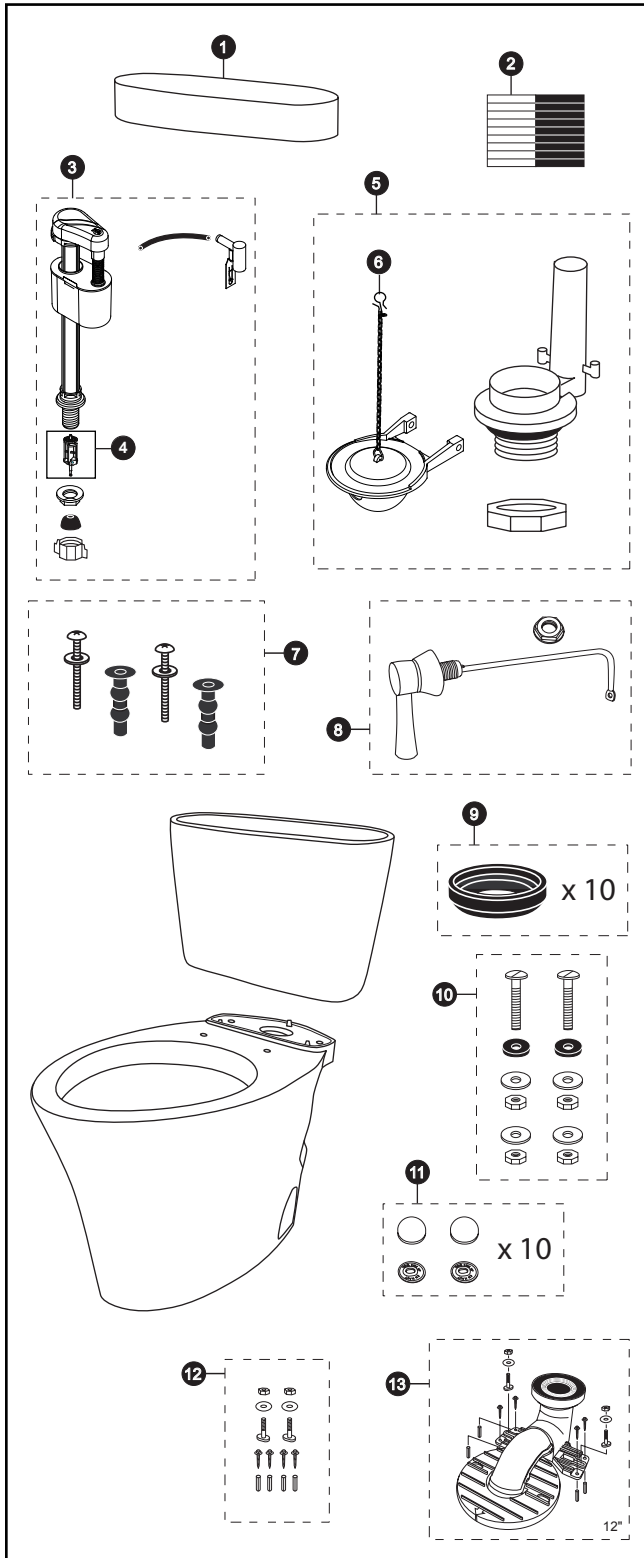

CST794SF

CST794SF
ST794S
CT794SF

Nexus® 1.6 Gpf Toilet, Elongated, G-Max®, 12" Modular Rough-In, Universal Height

Actual product may differ slightly from illustration.

1	TCU794CR#01 TCU794CR#03 TCU794CR#04 TCU794CR#11 TCU794CR#12 TCU794CR#51	Tank Lid w/ Velcro Tape Tank Lid w/ Velcro Tape Tank Lid w/ Velcro Tape Tank Lid w/ Velcro Tape Tank Lid w/ Velcro Tape Tank Lid w/ Velcro Tape
2	THU107	Velcro Tape
3	TSU16A	Fill Valve
4	THU229	Fill Valve Filter
5	THU129W-2A	Flush Valve
6	THU175S	Flapper w/ Chain
7	THU651N	Top Mounting Seat Hardware
8	THU164#BL THU164#BN THU164#CP THU164#PB THU164#PN THU164#RS	Trip Lever Trip Lever Trip Lever Trip Lever Trip Lever Trip Lever
9	THU131	3" Tank to Bowl Gaskets (for 10 toilets)
10	TSU01D	Tank Mounting Kit
11	THU048#01 THU048#03 THU048#04 THU048#51	Bolt Cap Sets (for 10 toilets) Bolt Cap Sets (for 10 toilets) Bolt Cap Sets (for 10 toilets) Bolt Cap Sets (for 10 toilets)
12	THU021	UniFit Mounting Set
13	TSU02W.12	UniFit - 12" Rough-In

Two-Piece Toilet
(CST) Gravity Type Toilet
(794) Model
(S) G-Max®
(F) Universal Height

Tank
(ST) Tank
(794) Model
(S) G-Max®

Bowl
(CT) Bowl
(794) Model
(S) G-Max®
(F) Universal Height

Colors
(#01) Cotton
(#03) Bone
(#04) Gray
(#11) Colonial White
(#12) Sedona Beige
(#51) Ebony

Finishes
(#BL) Black Nickel
(#BN) Brushed Nickel
(#CP) Chrome Plated
(#PB) Polished Brass
(#PN) Polished Nickel
(#RS) Rose Bronze