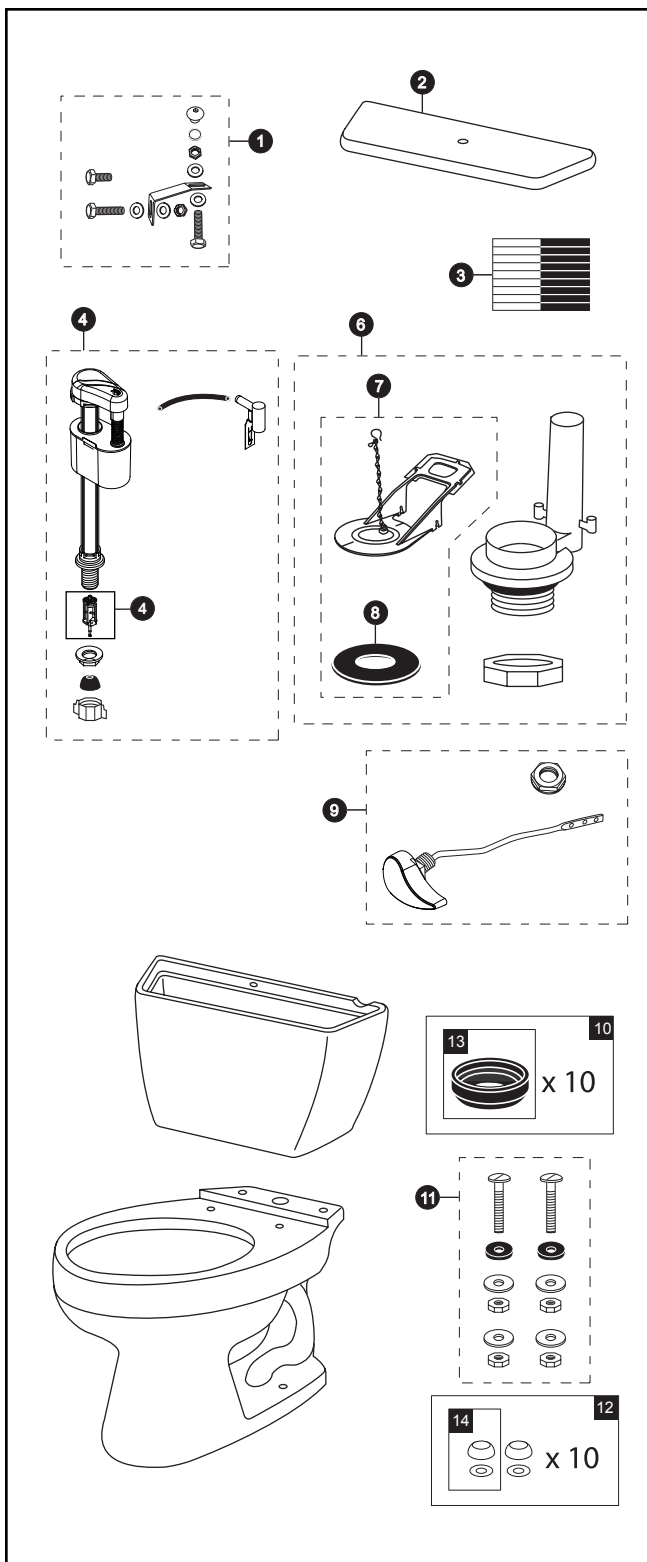

CST744SDB

CST744SDB
ST743SDB
C744S

Drake® 1.6 Gpf Toilet, Elongated, G-Max®, 12" Rough-In, Insulated Tank, Bolt Down Tank Lid

Actual product may differ slightly from illustration.

Item	Part	Description
1	THU089	Bolt Down Set
2	TCU743BCR#01 TCU743BCR#03 TCU743BCR#04 TCU743BCR#11 TCU743BCR#12 TCU743BCR#51	Bolt Down Tank Lid w/ Velcro Tape Bolt Down Tank Lid w/ Velcro Tape Bolt Down Tank Lid w/ Velcro Tape Bolt Down Tank Lid w/ Velcro Tape Bolt Down Tank Lid w/ Velcro Tape Bolt Down Tank Lid w/ Velcro Tape
3	THU107	Velcro Tape
4	TSU24A	Fill Valve
5	THU229	Fill Valve Filter
6	THU130	Flush Valve
7	THU092-7	Flapper w/ Chain - Insulated Tank
8	THU096	Flapper Gaskets (for 10 toilets) (10 Pieces)
9	THU068#01 THU068#03 THU068#04 THU068#11 THU068#12 THU068#51 THU068#BN THU068#CP THU068#PN	Trip Lever Trip Lever Trip Lever Trip Lever Trip Lever Trip Lever Trip Lever Trip Lever Trip Lever
10	THU131	Tank to Bowl Gaskets (for 10 toilets)
11	TSU01D	Tank Mounting Kit
12	THU098#01 THU098#03 THU098#04 THU098#51	Bolt Cap Sets (for 10 toilets) for #01 & #11 Bolt Cap Sets (for 10 toilets) for #03 & #12 Bolt Cap Sets (for 10 toilets) Bolt Cap Sets (for 10 toilets)
13	9BU024E	3" Tank to Bowl Gasket
14	THU044#01 THU044#03 THU044#04 THU044#51	Bolt Cap Sets (for 10 toilets) for #01 & #11 Bolt Cap Sets (for 10 toilets) for #03 & #12 Bolt Cap Sets (for 10 toilets) Bolt Cap Sets (for 10 toilets)

Product Number Explanations

Two-Piece Toilet

(CST) Gravity Type Toilet
(744) Model
(S) G-Max®
(D) Insulated Tank
(B) Bolt Down Tank Lid

Colors

(#01) Cotton
(#03) Bone
(#04) Gray
(#11) Colonial White
(#12) Sedona Beige
(#51) Ebony

Tank

(ST) Tank
(743) Model
(S) G-Max®
(D) Insulated Tank
(B) Bolt Down Tank Lid

Finishes

(#BN) Brushed Nickel
(#CP) Chrome Plated
(#PN) Polished Nickel

Bowl

(C) Bowl
(744) Model
(S) G-Max®