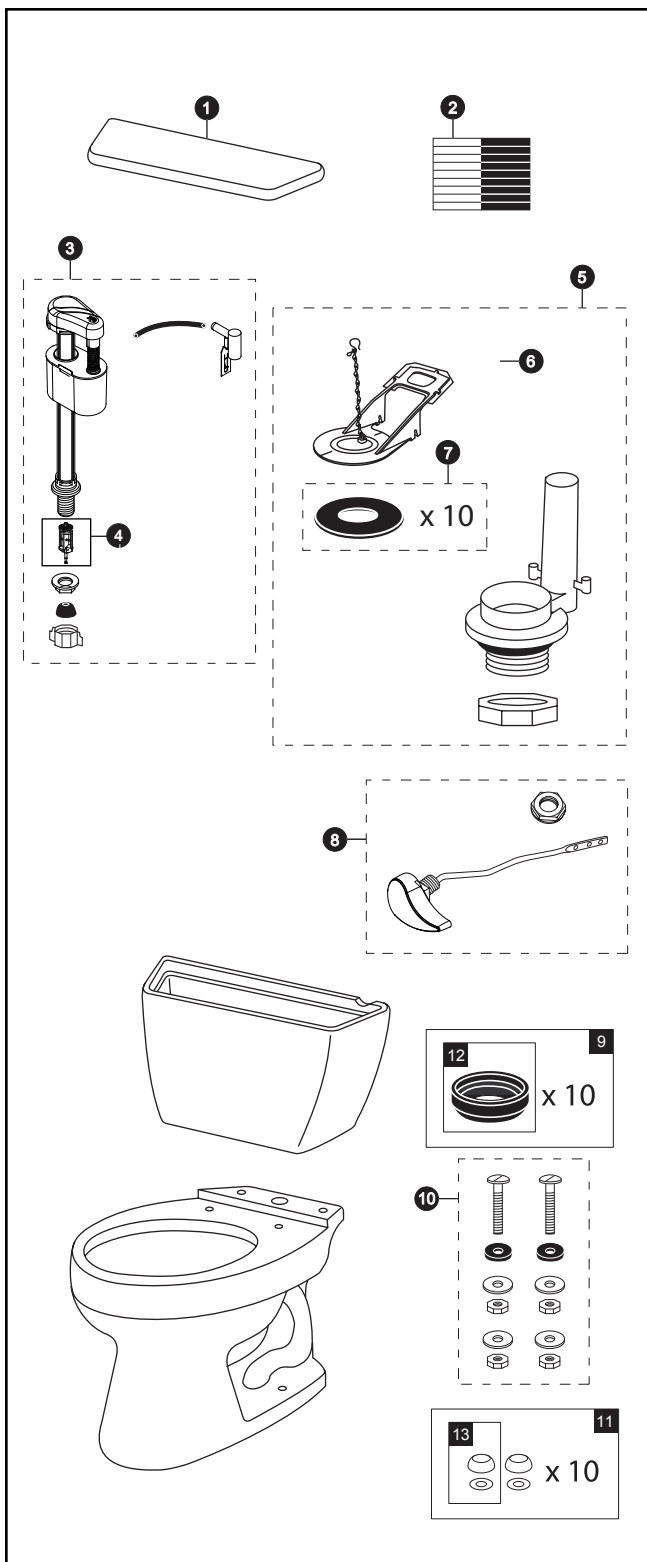

CST743SD

CST743SD
ST743SD
C743S

Drake® 1.6 Gpf Toilet, Round, G-Max®, 12" Rough-In, Insulated Tank

Actual product may differ slightly from illustration.

Item	Part	Description
1	TCU743CR#01 TCU743CR#03 TCU743CR#04 TCU743CR#11 TCU743CR#12 TCU743CR#51	Tank Lid w/ Velcro Tape Tank Lid w/ Velcro Tape Tank Lid w/ Velcro Tape Tank Lid w/ Velcro Tape Tank Lid w/ Velcro Tape Tank Lid w/ Velcro Tape
2	THU107	Velcro Tape
3	TSU24A	Fill Valve
4	THU229	Fill Valve Filter
5	THU130	Flush Valve
6	THU092-7	Flapper w/ Chain - Insulated Tank
7	THU096	Flapper Gaskets (for 10 toilets) (10 Pieces)
8	THU068#01 THU068#03 THU068#04 THU068#11 THU068#12 THU068#51 THU068#BN THU068#CP THU068#PN	Trip Lever Trip Lever Trip Lever Trip Lever Trip Lever Trip Lever Trip Lever Trip Lever Trip Lever
9	THU131	Tank to Bowl Gaskets (for 10 toilets)
10	TSU01D	Tank Mounting Kit
11	THU098#01 THU098#03 THU098#04 THU098#51	Bolt Cap Sets (for 10 toilets) for #01 & #11 Bolt Cap Sets (for 10 toilets) for #03 & #12 Bolt Cap Sets (for 10 toilets) Bolt Cap Sets (for 10 toilets)
12	9BU024E	3" Tank to Bowl Gasket
13	THU044#01 THU044#03 THU044#04 THU044#51	Bolt Cap Sets (for 10 toilets) for #01 & #11 Bolt Cap Sets (for 10 toilets) for #03 & #12 Bolt Cap Sets (for 10 toilets) Bolt Cap Sets (for 10 toilets)

Product Number Explanations

Two-Piece Toilet

(CST) Gravity Type Toilet
(743) Model
(S) G-Max®
(D) Insulated Tank

Tank

(ST) Tank
(743) Model
(S) G-Max®
(D) Insulated Tank

Bowl

(C) Bowl
(743) Model
(S) G-Max®

Colors

(#01) Cotton
(#03) Bone
(#04) Gray
(#11) Colonial White
(#12) Sedona Beige
(#51) Ebony

Finishes

(#CP) Chrome Plated
(#PN) Polished Nickel
(#BN) Brushed Nickel