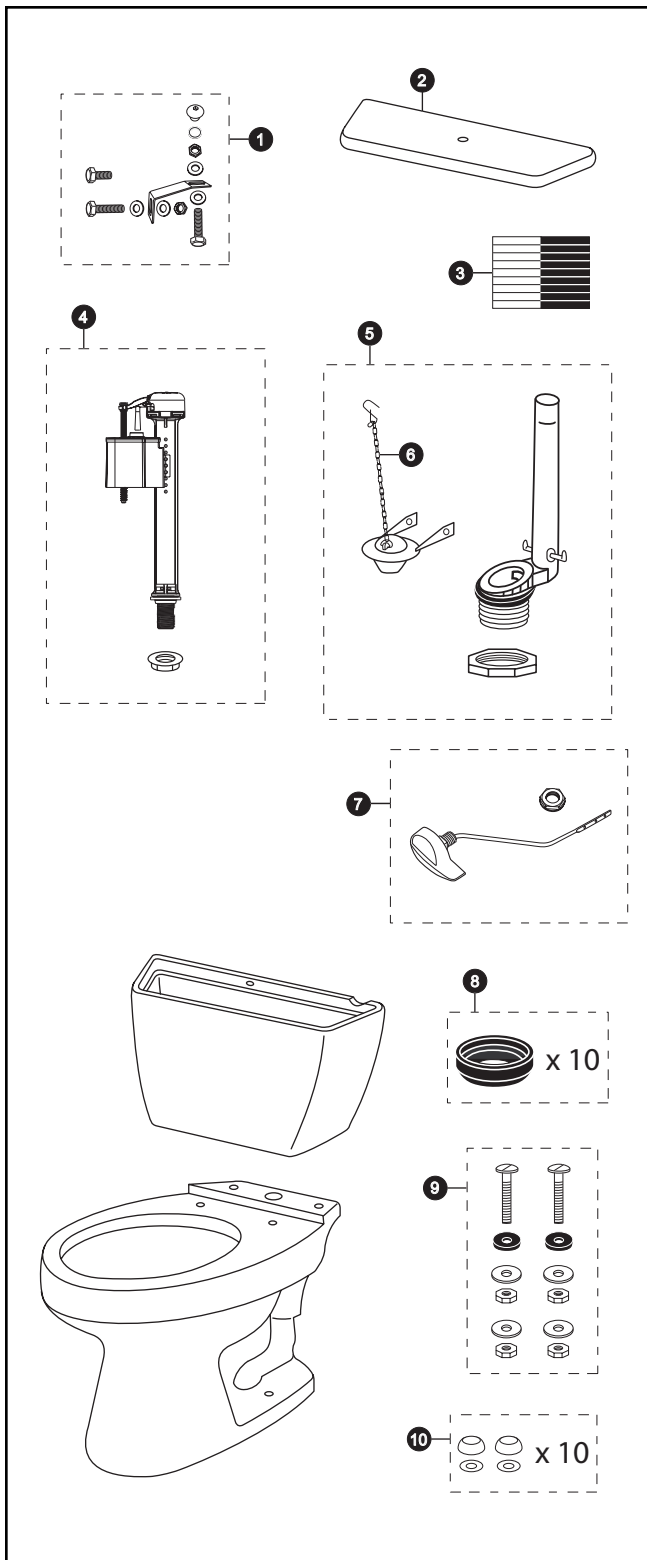

CST716DB

CST716DB
ST706DB
C716

Carusoe™ 1.6 Gpf Toilet, Elongated, Gravity, 12" Rough-In, Insulated Tank, Bolt Down Tank Lid

Item	Part	Description
1	THU089	Bolt Down Set
2	TCU706BCR#01 TCU706BCR#03 TCU706BCR#04 TCU706BCR#11 TCU706BCR#12 TCU706BCR#51	Bolt Down Tank Lid w/ Velcro Tape Bolt Down Tank Lid w/ Velcro Tape Bolt Down Tank Lid w/ Velcro Tape Bolt Down Tank Lid w/ Velcro Tape Bolt Down Tank Lid w/ Velcro Tape Bolt Down Tank Lid w/ Velcro Tape
3	THU107	Velcro Tape
4	TSU30A	Fill Valve
5	THU258-A	Flush Valve
6	THU260	Flapper w/ Chain - Insulated Tank
7	THU061#01 THU061#03 THU061#04 THU061#11 THU061#12 THU061#51 THU061#CP THU061#PB	Trip Lever Trip Lever Trip Lever Trip Lever Trip Lever Trip Lever Trip Lever Trip Lever
8	THU102	Tank to Bowl Gaskets (for 10 toilets)
9	TSU01D	Tank Mounting Kit
10	THU098#01 THU098#03 THU098#04 THU098#51	Bolt Cap Sets (for 10 toilets) for #01 & #11 Bolt Cap Sets (for 10 toilets) for #03 & #12 Bolt Cap Sets (for 10 toilets) Bolt Cap Sets (for 10 toilets)

Note:

Product Number Explanations

Two-Piece Toilet
(CST) Gravity Type Toilet
(716) Model
(D) Insulated Tank
(B) Bolt Down Tank Lid

Tank
(ST) Tank
(706) Model
(D) Insulated Tank
(B) Bolt Down Tank Lid

Bowl
(C) Bowl
(716) Model

Colors
(#01) Cotton
(#03) Bone
(#04) Gray
(#11) Colonial White
(#12) Sedona Beige
(#51) Ebony

Finishes
(#CP) Chrome Plated
(#PB) Polished Brass