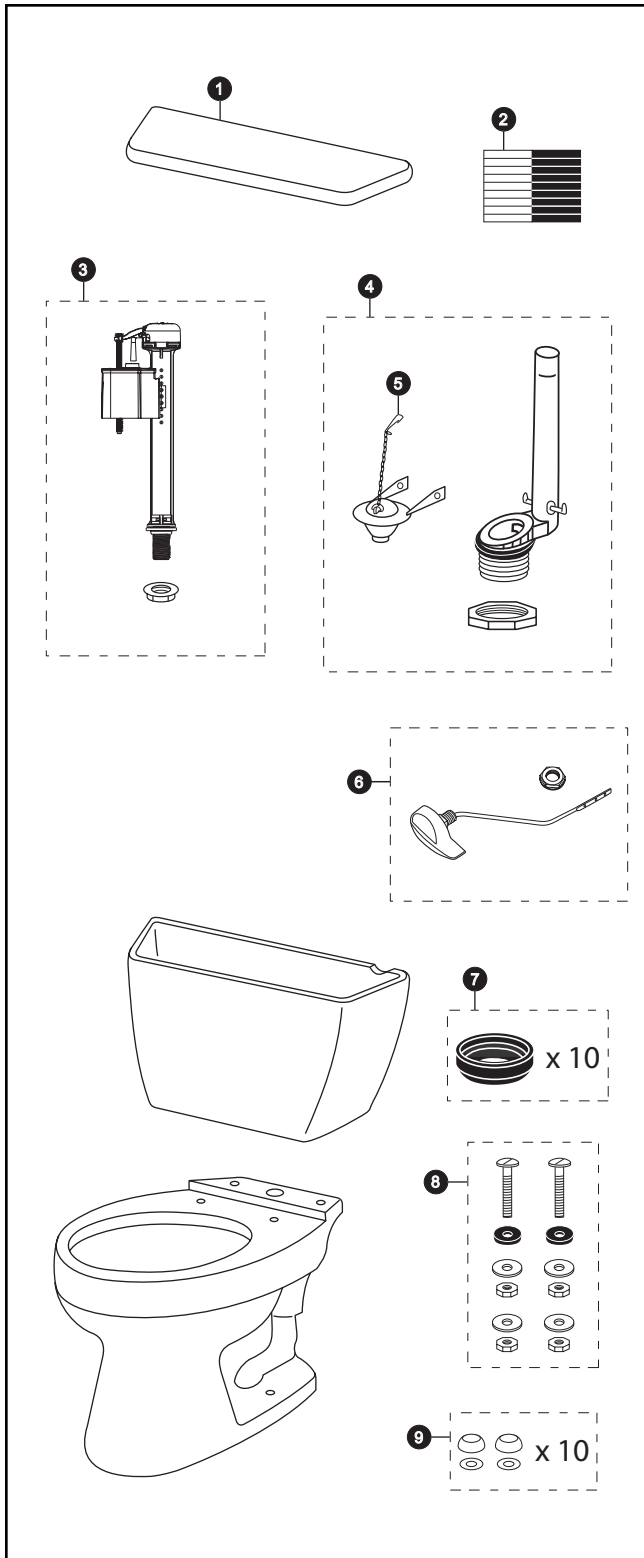

CST715

CST715
ST706
C715

Carusoe™ 1.6 Gpf Toilet, Round, Gravity, 12" Rough-In

Item	Part	Description
1	TCU706CR#01	Tank Lid w/ Velcro Tape
	TCU706CR#03	Tank Lid w/ Velcro Tape
	TCU706CR#04	Tank Lid w/ Velcro Tape
	TCU706CR#11	Tank Lid w/ Velcro Tape
	TCU706CR#12	Tank Lid w/ Velcro Tape
	TCU706CR#51	Tank Lid w/ Velcro Tape
2	THU107	Velcro Tape
3	TSU30A	Fill Valve
4	THU255-A	Flush Valve
5	THU257	Flapper w/ Chain
6	THU061#01	Trip Lever
	THU061#03	Trip Lever
	THU061#04	Trip Lever
	THU061#11	Trip Lever
	THU061#12	Trip Lever
	THU061#51	Trip Lever
	THU061#CP	Trip Lever
	THU061#PB	Trip Lever
7	THU102	Tank to Bowl Gaskets (for 10 toilets)
8	TSU01D	Tank Mounting Kit
9	THU098#01	Bolt Cap Sets (for 10 toilets) for #01 & #11
	THU098#03	Bolt Cap Sets (for 10 toilets) for #03 & #12
	THU098#04	Bolt Cap Sets (for 10 toilets)
	THU098#51	Bolt Cap Sets (for 10 toilets)

Note:

Product Number Explanations

Two-Piece Toilet
(CST) Gravity Type Toilet
(715) Model

Tank
(ST) Tank
(706) Model

Bowl
(C) Bowl
(715) Model

Colors
(#01) Cotton
(#03) Bone
(#04) Gray
(#11) Colonial White
(#12) Sedona Beige
(#51) Ebony