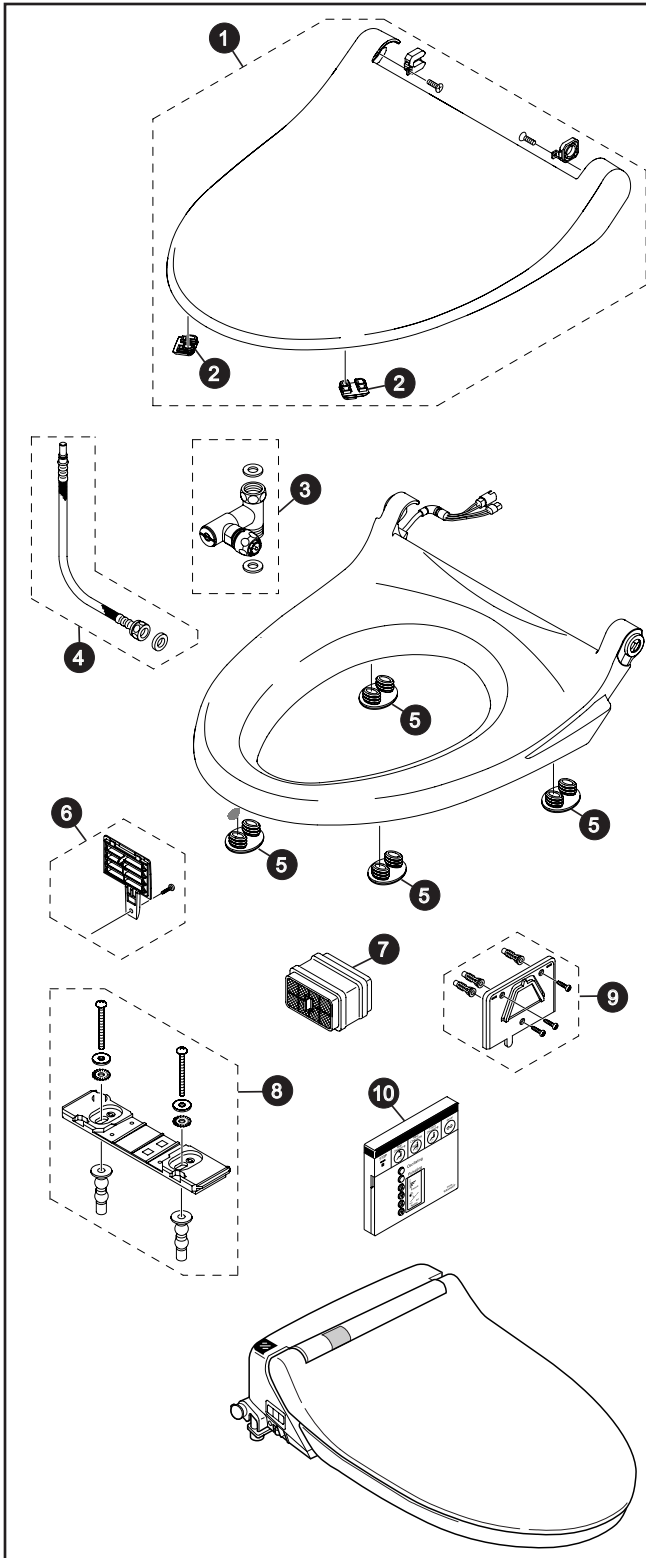

SW553-SW554

SW553 - Round
SW554 - Elongated

Washlet® S300

Item	Part	Description
1	THU9153#01	Lid (Round) - Cotton White
	THU9153#11	Lid (Round) - Colonial White
	THU9153#12	Lid (Round) - Sedona Beige
	THU9152#01	Lid (Elongated) - Cotton White
	THU9152#11	Lid (Elongated) - Colonial White
THU9152#12	Lid (Elongated) - Sedona Beige	
2	THU9154	Lid Bumpers
3	THU661	Junction Valve
4	THU660	Water Supply Hose
5	THU614	Seat Bumpers
6	THU9159	Louver Assembly
7	THU9172	Deodorizer Catalyst
8	THU9178	Baseplate Assembly
9	THU634	Remote Control Hanger
10	THU663	Remote Control

Product Number Explanations

Toilet & Seat Combo

(SW) Washlet®
(553) Washlet® S300 Round
(554) Washlet® S300 Elongated

Colors

(#01) Cotton White
(#11) Colonial White
(#12) Sedona Beige