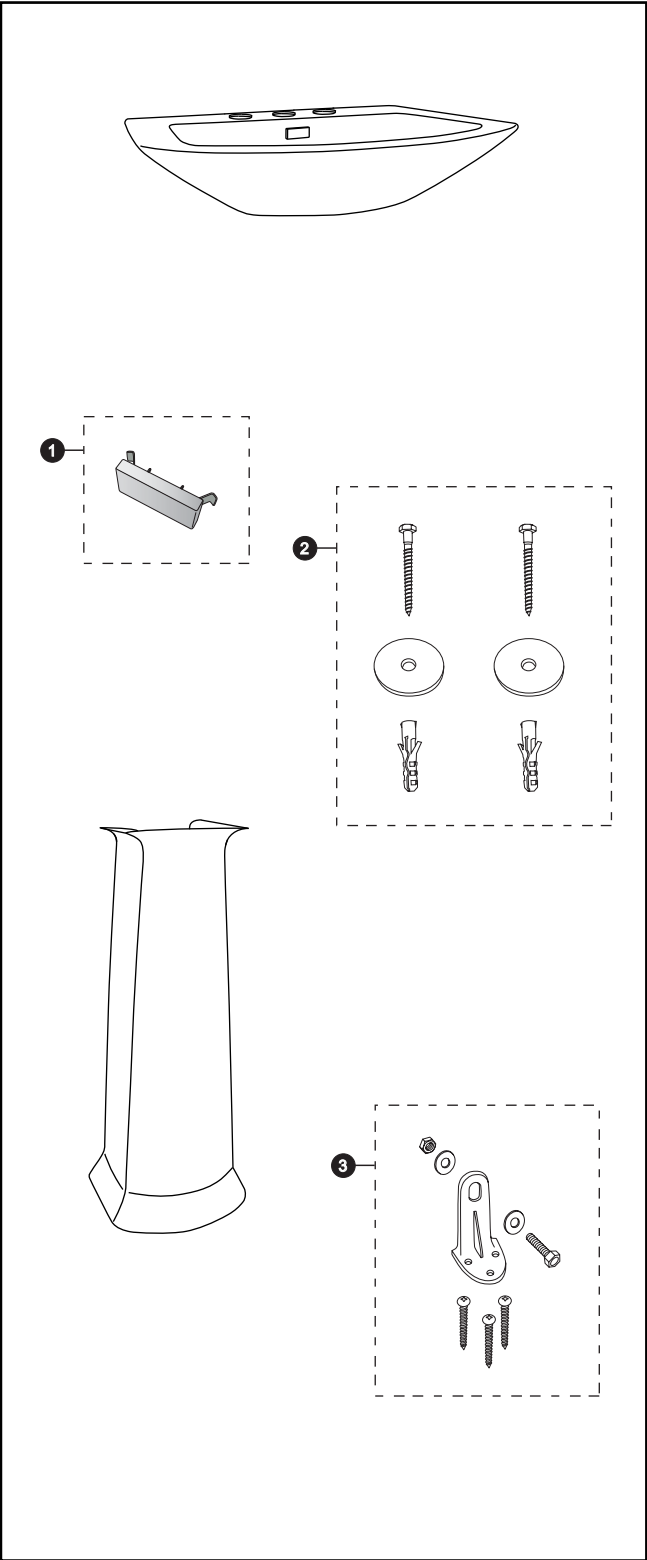

LPT962

LPT962 LPT962.4 LPT962.8
 LT962 LT962.4 LT962.8
 PT962 PT962 PT962

Soiree®
Pedestal Lavatory

Item	Part	Description
1	THU205#CP	Overflow Cover
2	THU125	Mounting Set
3	TL510ER	Mounting Set - Floor

Product Number Explanations		
Pedestal Lavatory	Lavatory	Pedestal
(LPT) Pedestal Lavatory	(LT) Lavatory	(PT) Pedestal
(962) Model	(962) Model	(962) Model
(.4) 4" Centers	(.4) 4" Centers	
(.8) 8" Centers	(.8) 8" Centers	
Colors	Finishes	
(#01) Cotton	(#CP) Chrome Plated	
(#03) Bone		
(#04) Gray		
(#11) Colonial White		
(#12) Sedona Beige		
(#51) Ebony		