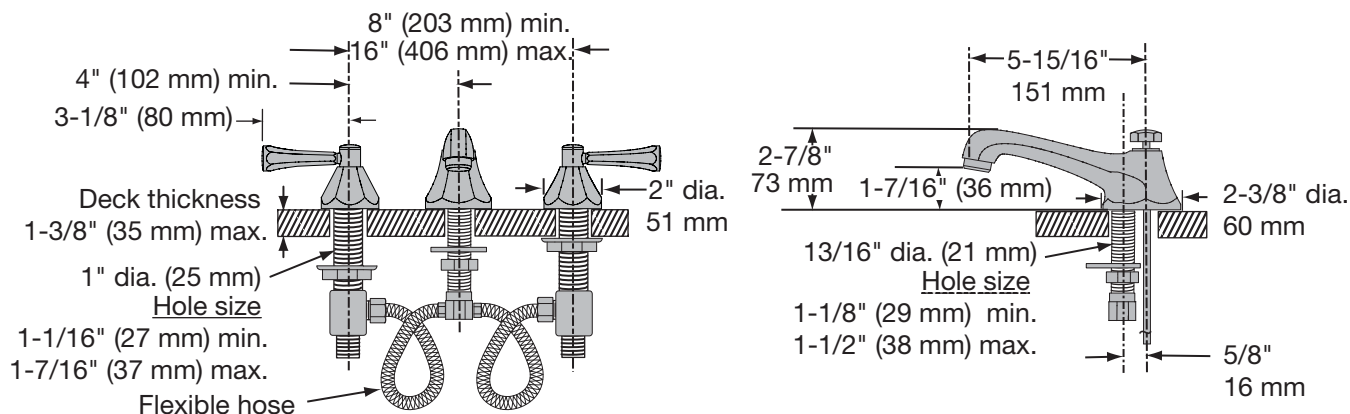

Dimensions *Canterbury Widespread Lavatory Faucet, SLW-4512*

Note: Dimensions subject to change without notice.

Symmons Industries, Inc. ■ 31 Brooks Drive ■ Braintree, MA 02184
(800) 796-6667, (781) 848-2250 ■ Fax (800) 961-9621, (781) 664-1300
Website: www.symmons.com ■ Email: customerservice@symmons.com
©2009 Symmons Industries, Inc. Printed in U.S.A. ■ 051209

SYMMONS®
the smart choice™