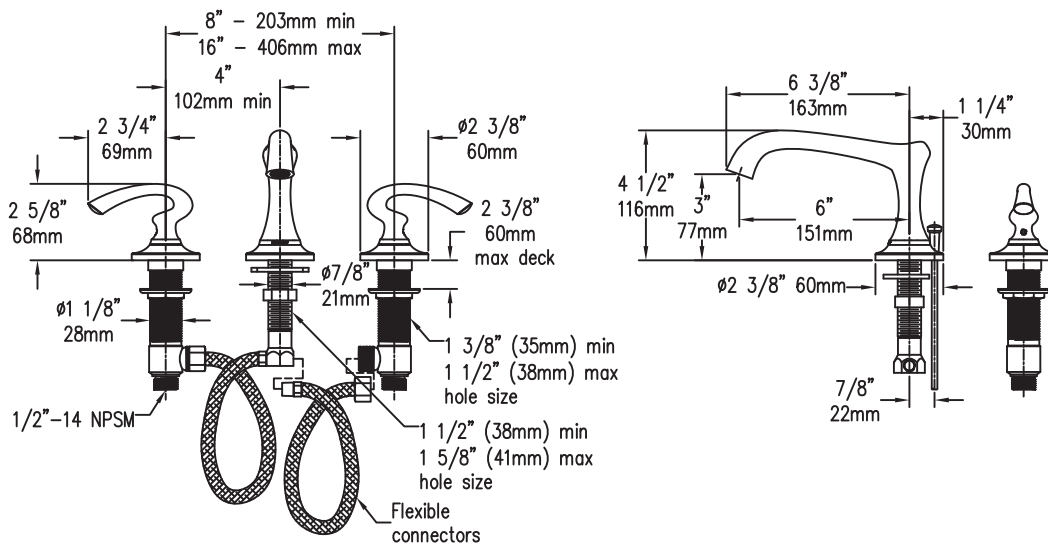

Dimensions Ballina Widespread Lavatory Faucet, SLW-5212

Symmons Industries, Inc. ■ 31 Brooks Drive ■ Braintree, MA 02184
(800) 796-6667, (781) 848-2250 ■ Fax (800) 961-9621, (781) 664-1300
Website: www.symmons.com ■ Email: customerservice@symmons.com

©2009 Symmons Industries, Inc. Printed in U.S.A. ■ 050409 ■ ZV-834