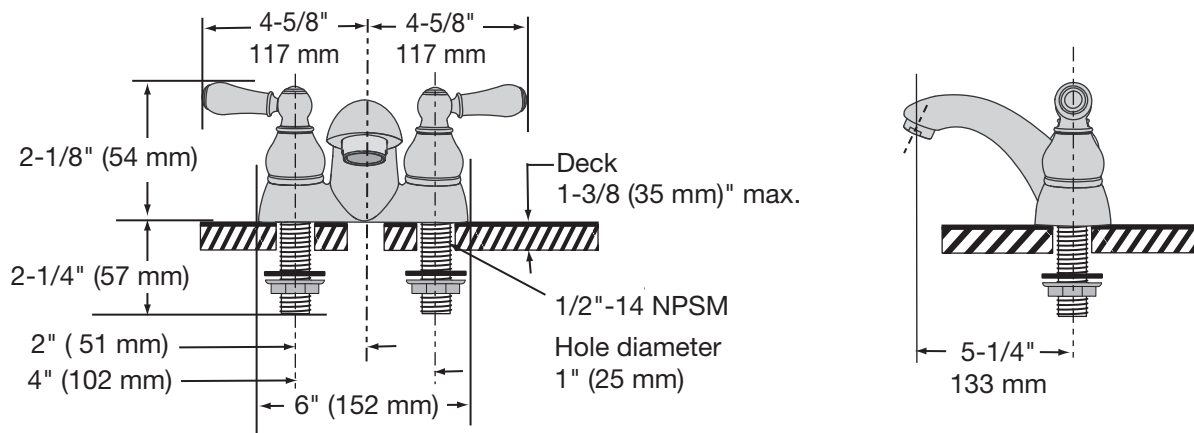

Dimensions Allura Lavatory Faucet, SLC-4712

Symmons Industries, Inc. ■ 31 Brooks Drive ■ Braintree, MA 02184
(800) 796-6667, (781) 848-2250 ■ Fax (800) 961-9621, (781) 664-1300
Website: www.symmons.com ■ Email: customerservice@symmons.com
©2009 Symmons Industries, Inc. Printed in U.S.A. ■ 051209

SYMMONS®
the smart choice™