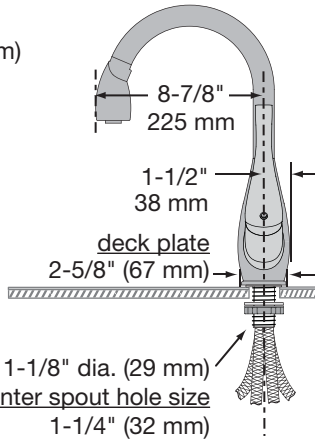

Dimensions *Moscato Kitchen Faucet, S-2620-L*

Three hole mount with deck plate installed

Note: Dimensions subject to change without notice.