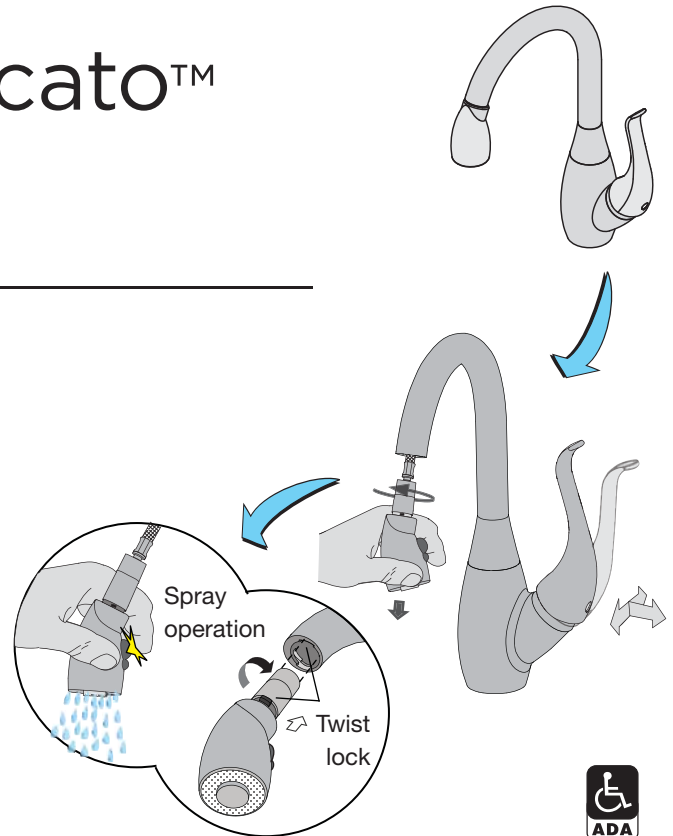

Location:

SYMMONS® Moscato™

Kitchen Faucet S-2620-L Specification Submittal

Feature Highlights

- Single Lever handle kitchen faucet with pull-down spray spout with retractable pull-out spray hose
- Pull-out spray spout has spray to stream touch button control on spray spout
- Integral vacuum breaker and ceramic control components
- Braided hose connections
- Single hole (SM) or three hole installation (includes optional deck plate / escutcheon)
- Polished chrome (standard finish)

Model Numbers

- ☐ S-2620-L Kitchen faucet

Finish Options / Modifications

Append appropriate -suffix to model number.

- ☐ -STN Satin nickel finish
- ☐ -STS Stainless Steel finish
- Polished chrome (standard finish)

Options / Modifications

Append appropriate -suffix to model number.

ADA compliant, lever handle

Standards / Certifications

ASME A112.18.1-2005/CSA B125.1-05

Warranty

- Limited Lifetime - to the original end purchaser in consumer installations.
- 5 years - for commercial installations