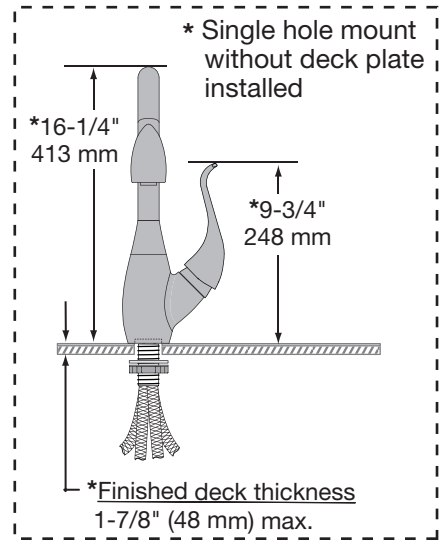

Dimensions *Moscato Kitchen Faucet, S-2620-L*

Three hole mount with deck plate installed

Note: Dimensions subject to change without notice.