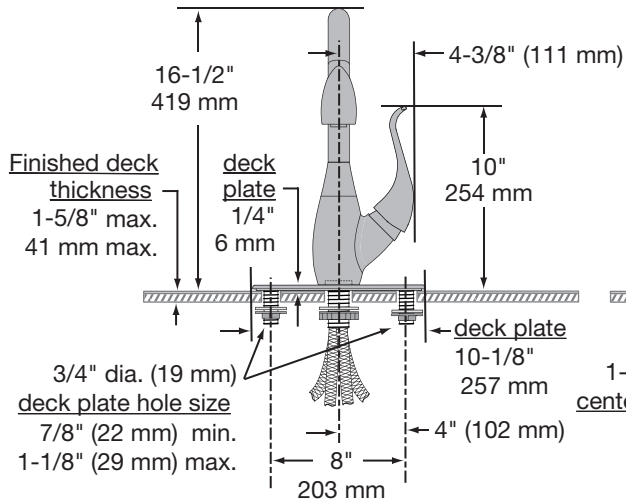

Dimensions *Moscato Kitchen Faucet, S-2620-L*

Three hole mount with deck plate installed

Note: Dimensions subject to change without notice.