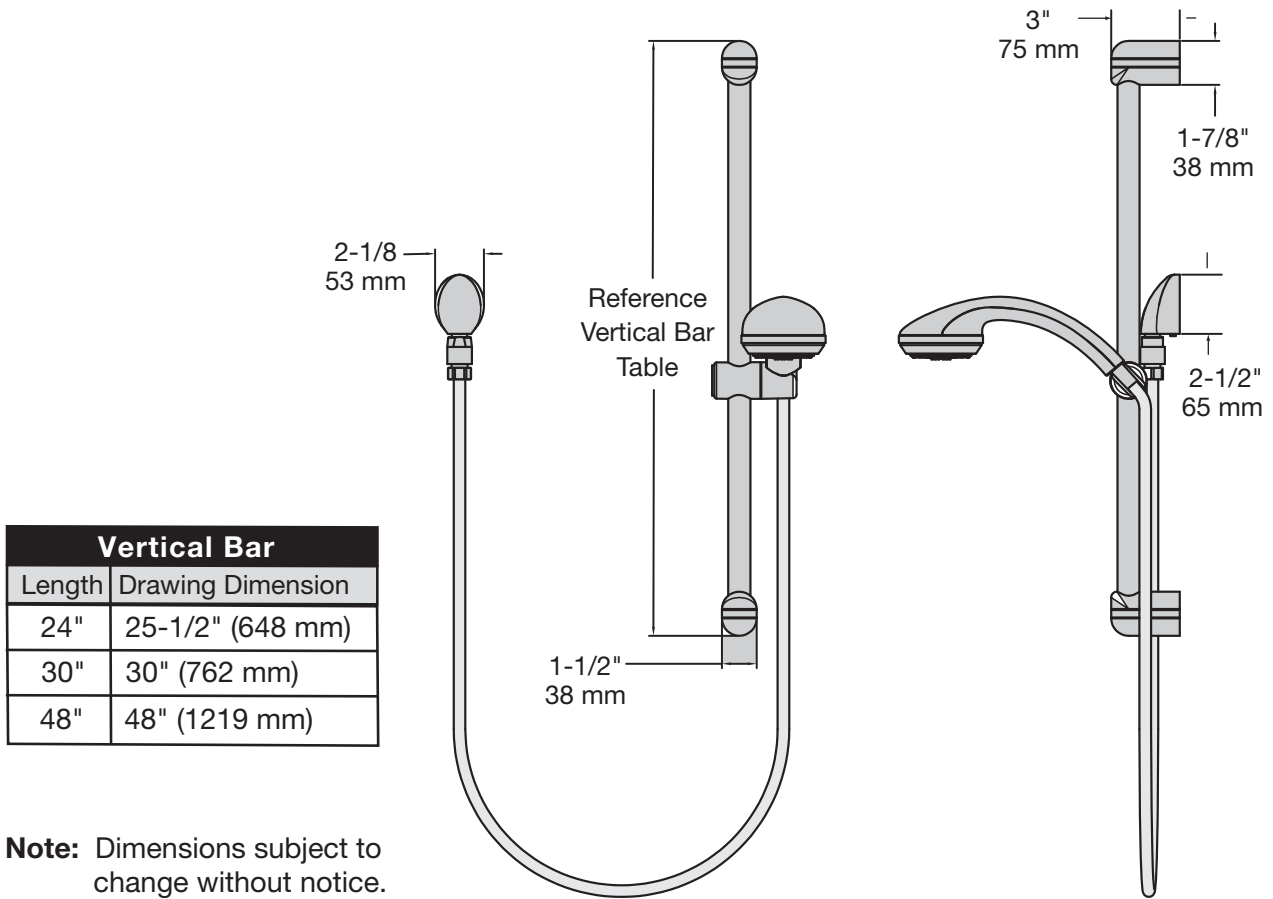

Euro-Flo™ Hand Shower, H423-V

Specification Submittal

Feature Highlights

- Euro-Flo™ three function hand shower with full shower pulsating message and soft shower water saving spray head
- 5 foot flexible metal hose with in-line vacuum breaker, wall connection and flange
- 30 inch vertical bar with adjustable slide (chrome finish only)
- Polished chrome finish

Options

Append appropriate suffix to model number.

- BRS Radiance® polished brass finish (brass finish ships with 24 inch vertical bar)
- STN Radiance® satin finish (satin finish ships with 24 inch vertical bar)
- QD Quick-disconnect for hand shower hose
- 48 48 inch vertical bar with adjustable slide (chrome finish only)

Dimensions Euro-Flo™ Hand Shower, H423-V

Vertical Bar	
Length	Drawing Dimension
24"	25-1/2" (648 mm)
30"	30" (762 mm)
48"	48" (1219 mm)

Note: Dimensions subject to change without notice.

Symmons Industries, Inc. ■ 31 Brooks Drive ■ Braintree, MA 02184
 (800) 796-6667, (781) 848-2250 ■ Fax (800) 961-9621, (781) 843-3849
 Website: www.symmons.com ■ Email: customerservice@symmons.com