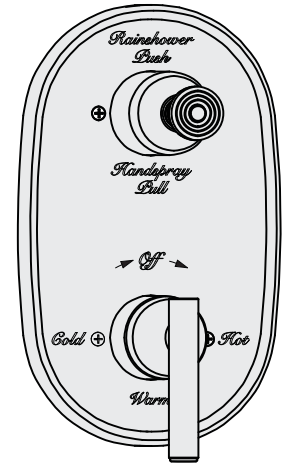

## Shower Valve and Trim 4600

#### Feature Highlights

- Symmons shower valve and trim with lever handles.
- Symmons Temptrol® pressure balancing mixing valve with adjustable stop screw to limit handle turn.
- Integral service stops to allow water shut-off for service
- Push button diverter
- Metal construction with polished chrome finish