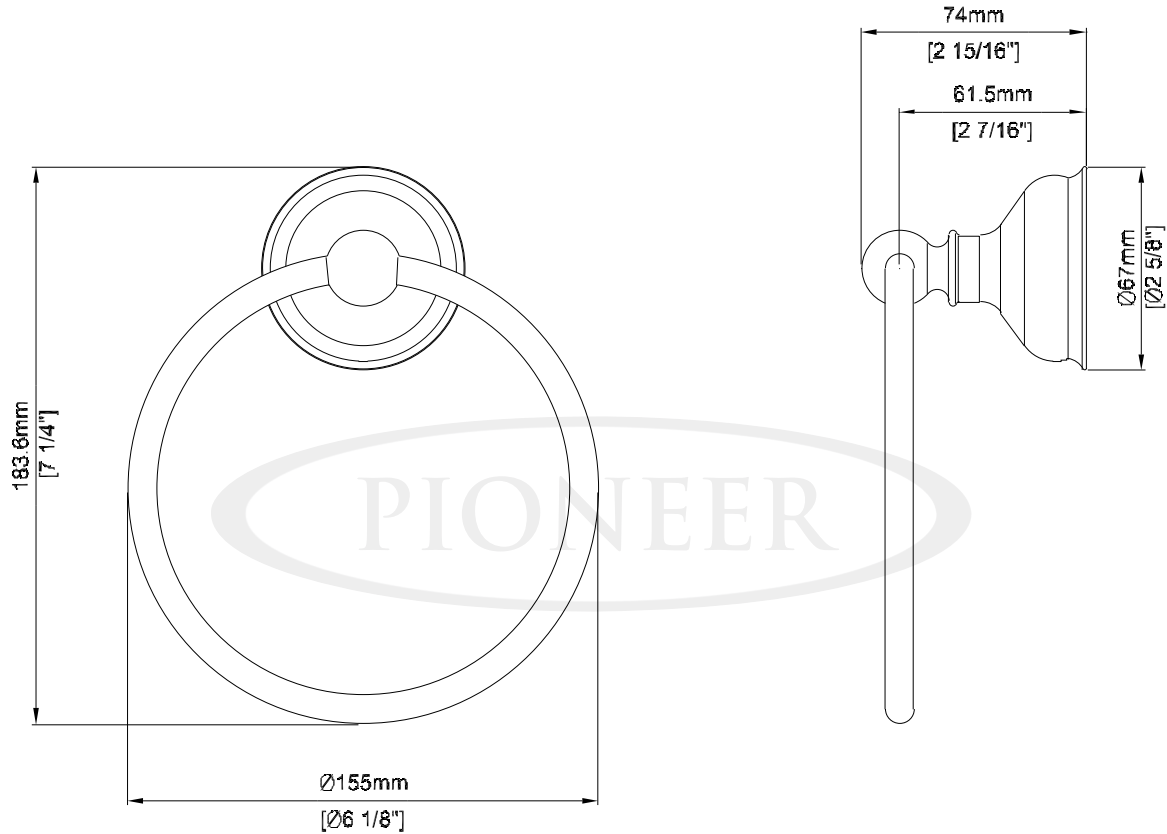

Installation Note:

Please refer to the Installation Guide for complete installation instructions

Product Diagram

ENGINEERING EXCELLENCE

Pioneer: 1-800-338-9468
Commerce, CA 90040
www.pioneerind.com
Pioneer Industries, Inc. © 2013