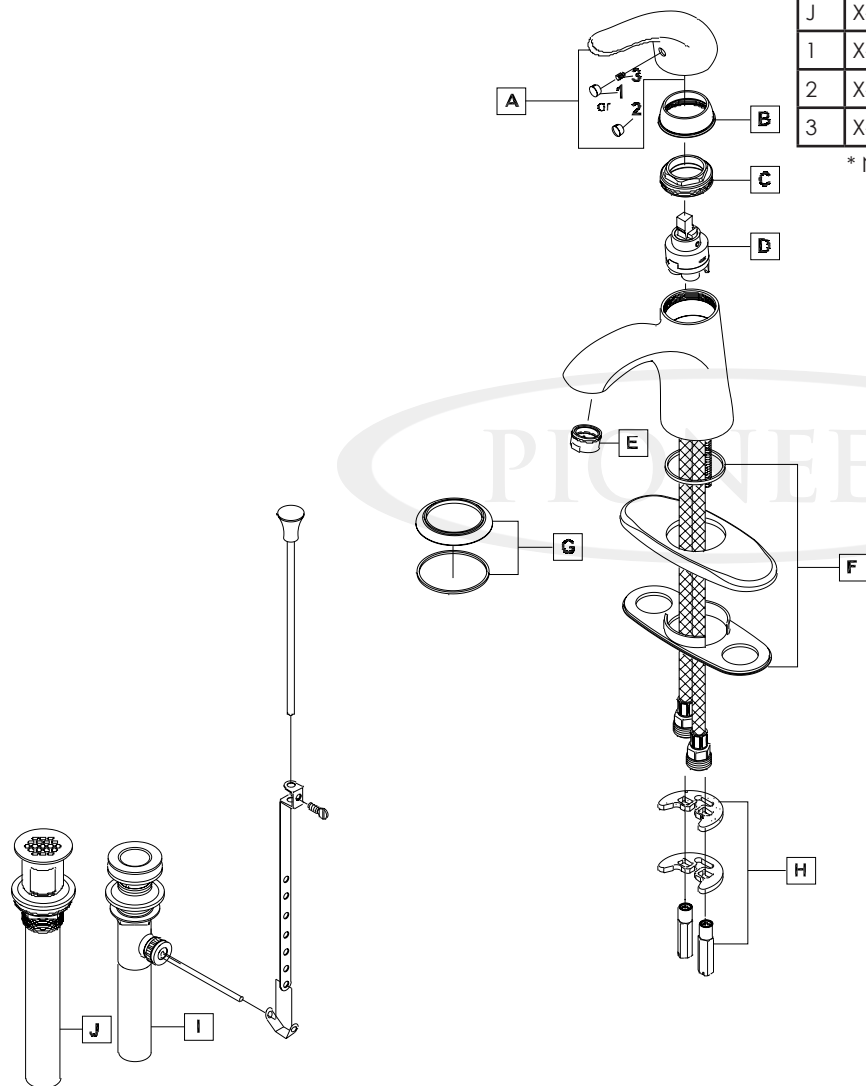

ITEM#	DESCRIPTION
A	X-1300007*	Vellano Lever Handle
B	X-4300037*	Retainer Sleeve
C	X-4200035	Retainer Nut
D	X-3200005	Ceramic Disc Cartridge
E	X-4900081*	1.5 GPM Aerator
F	X-4300038*	Deck Cover Plate
G	X-4300039*	Escutcheon
H	X-5300007	Mounting Kit
I	X-6300009*	Brass Pop-Up Assembly (For 3VL160)
J	X-6300002*	Brass Grid Drain Assembly (For 3VL161G)
1	X-4900064*	Button
2	X-4900027	Red/Blue Indicator
3	X-4900002	3/32" Allen Screw

* Note: Please specify finish/color when ordering.

Product Diagram

ENGINEERING EXCELLENCE

Pioneer: 1-800-338-9468
Commerce, CA 90040
www.pioneerind.com
Pioneer Industries, Inc. © 2013