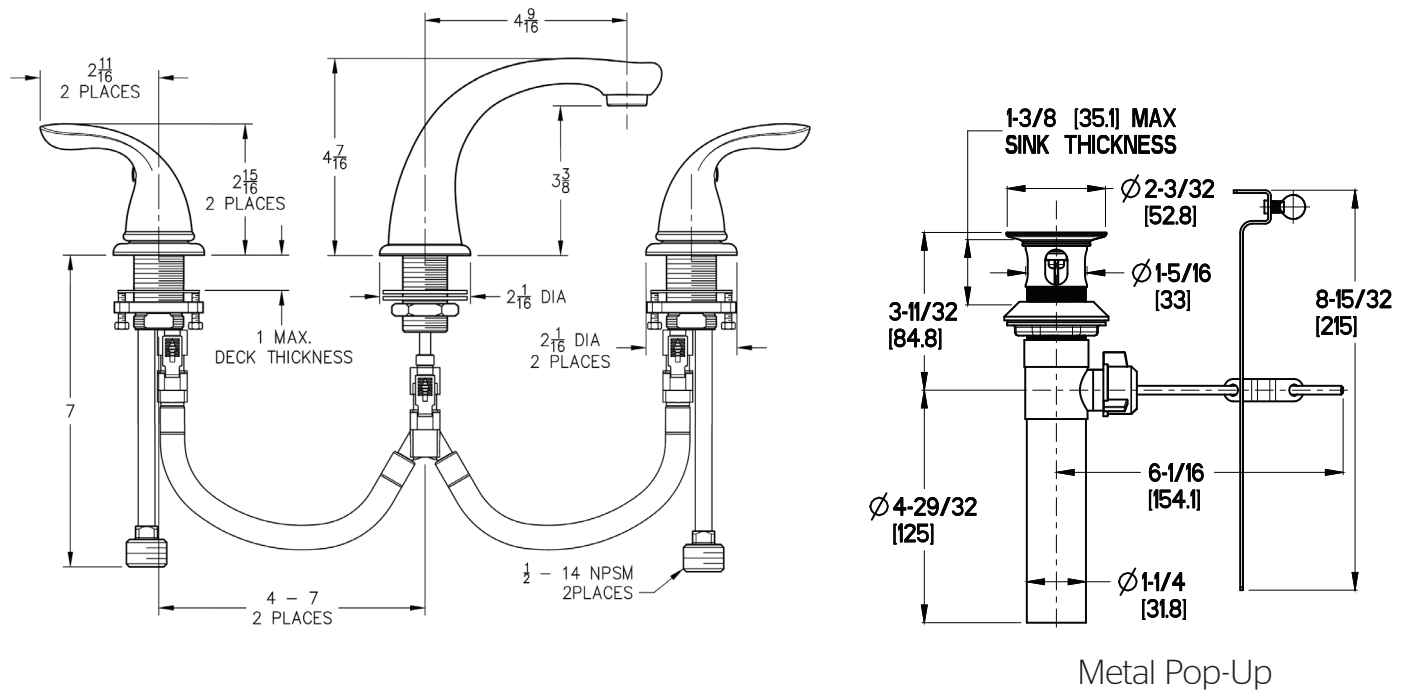

Pfirst Series™ Lavatory Faucet

- LG149-6100 Finish(C)
- LG149-610K Finish(K)
- LG149-610Y Finish(Y)

Specifications

Features

- 1.2 GPM Flow Rate
- All Metal Construction
- 8"-15" Variable Installation
- Metal Pop-Up
- Pforever Seal Ceramic Disc Valves
- Pforever Warranty®

- 3-Hole Installation
- Pforever Seal
- Metal Pop-Up

Code Compliance

Pfister products are designed and manufactured in compliance with the following standards and codes:

- IAPMO Certified
- CSA B125 Certified
- ASME A112.18.1
- NSF 61/9 Annex G (Low lead)
- Cal Green Compliant
- EPA Watersense Certification 1.2 gpm, 4.5L/Min
- ADA Compliant-ANSI A117.1 (Lever handles only)

Dimensions

Ø1 Min to Ø1-1/2 Max. Deck Hole Openings