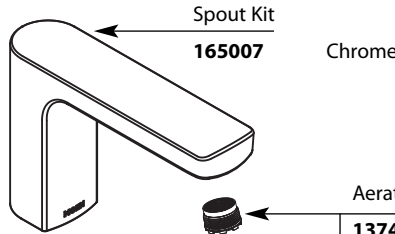

Buy it for looks. Buy it for life.®

Illustrated Parts

■ Valve: 9000, 69000

RIZON™		
Two-Handle Widespread Trim		
MODEL	HANDLE	FINISH
T6920	Lever	Chrome

Handle Plug Button & Set Screw
147558 Grey, Red & Blue
147557 Chrome

Plug Button
152859 Chrome

Handle Kit (Hot & Cold)
165010 Chrome

Handle Adapter
147559

Aerator Kit (0.5gpm Includes Tool)

165018

Spout Kit
165007 Chrome

Aerator Kit (1.5gpm Includes Tool)

137401

Lift Rod Kit
123804 Chrome

Lift Rod Guide
104225

Spout Escutcheon
165008 Chrome

Handle Escutcheon
165011 Chrome

Pop-Up Plug & Seat
10709 Chrome

TO ORDER PARTS CALL: 1-800-BUY-MOEN

www.moen.com