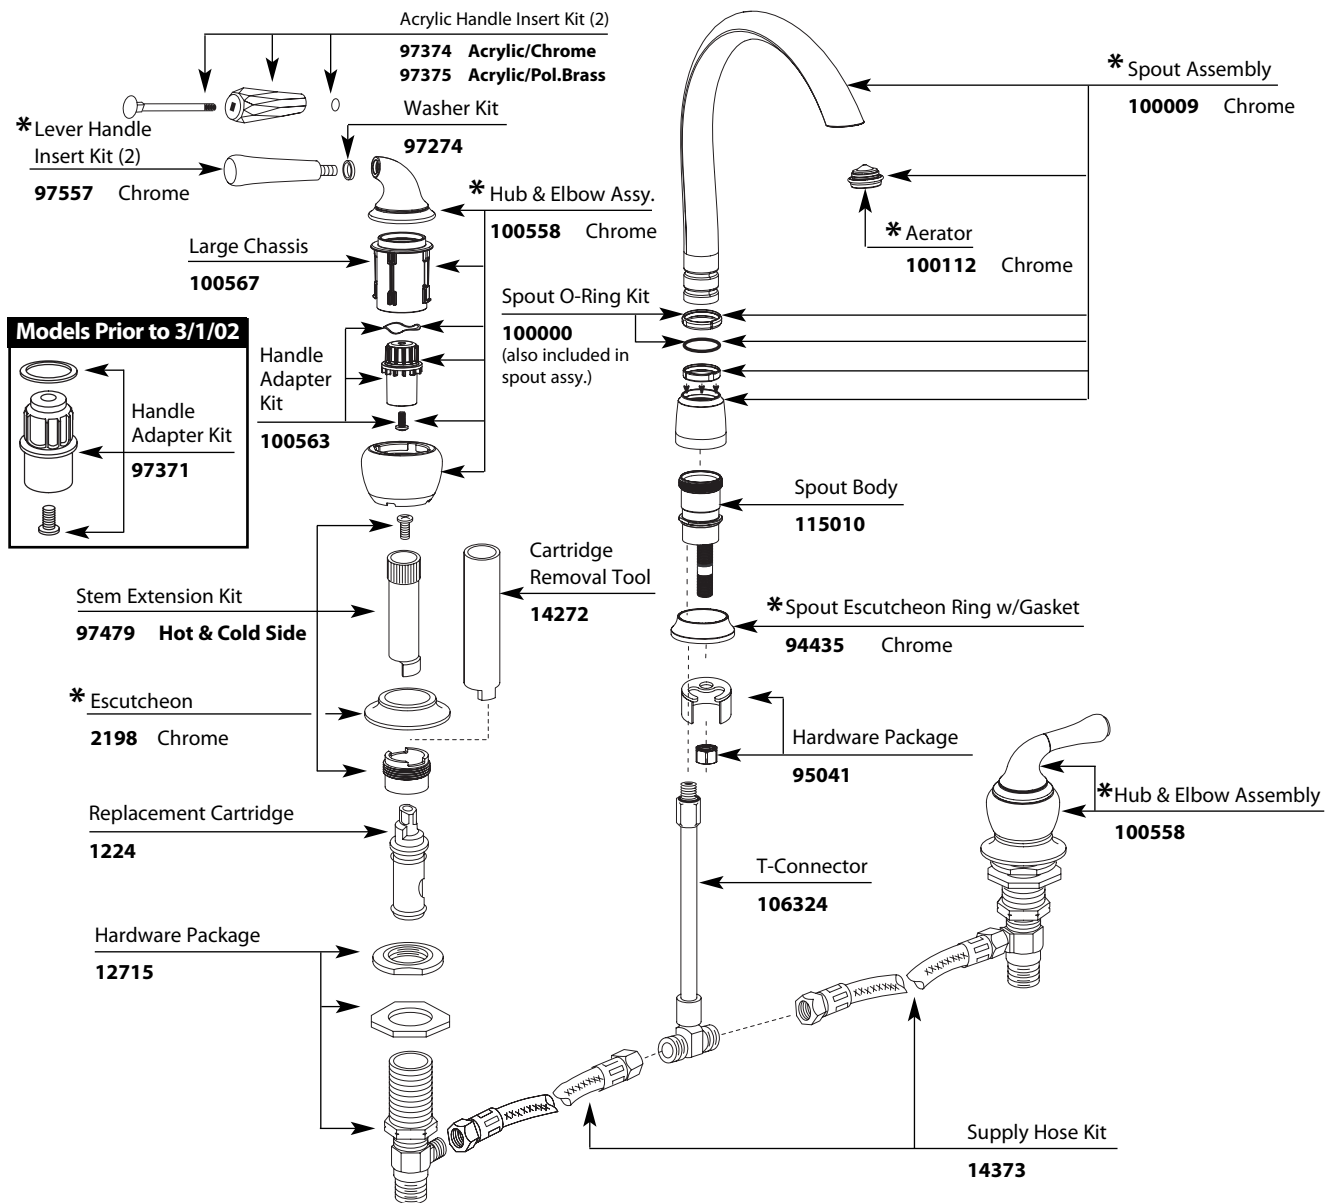

■ Order by Part Number

* See Chart on Next Page for Other Available Finishes

Buy it for looks. Buy it for life.®

Illustrated Parts

Available Finishes

* Part Finishes Chart

<p>Escutcheon</p>  <p>2198 Chrome 2198ST Satine 2198P Polished Brass 2198SL Stainless 2198W Glacier 2198CPR Copper 2198PM Platinum 2198CG Classic Gold 2198BP Black Opal</p>	<p>Aerator</p>  <p>100112 Chrome 97476ST Satine 100112P Pol. Brass 97476SL Stainless 100112W Glacier 97476CG Classic Gold 97476PM Platinum 97476CPR Copper 97476BP Black Opal</p>
<p>Lever Handle Insert Kit (2)</p>  <p>97557 Chrome Brass 97557CG Classic Gold 97557BP Black Opal 97557CPR Copper 97559BP Porc./BlackOpal 97557W Glacier 97559CG Porc./Classic Gold 97558 Polished Brass 97557ST Satine 97557PM Platinum 97557SL Stainless 97559 Porc./Chrome 97559ST Porcelain/Satine 97559CPR Porc./Copper 97559PM Porc./Platinum 97560 Porc./Pol.</p>	<p>Spout Assembly</p>  <p>100009 Chrome 100009P Polished Brass 100009W Glacier 100009PM Platinum 100009BP Black Opal 100009ST Satine 100009SL Stainless 100009CG Classic Gold 100009CPR Copper</p>
<p>Hub & Elbow Assembly</p>  <p>100558 Chrome Brass 100558CPR Copper 100558W Glacier 100558CG Classic Gold 100558SL Stainless 100558P Polished 100558PM Platinum 100558BP Black Opal 100558ST Satine</p>	<p>Spout Escutcheon Kit</p>  <p>94435 Chrome 94435BP Black Opal 94435P Polished 94435ST Satine Brass 94435SL Stainless 94435W Glacier 94435CG Classic Gold 94435PM Platinum 94435CPR Copper</p>