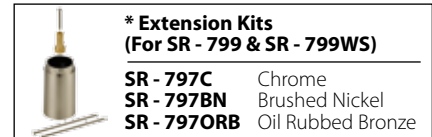

Roman Tub Job Pack Trim Kits / Universal Roman Tub Four Hole Handshower Only Job Pack Trim Kits**

 BL-940BNJP ** Must Order With Standard Three Hole Trim Kit & Four Hole Rough-In Valve	BL - 900CJP	Two Handle Roman Tub Faucet, Metal Lever Handles, Chrome	
	BL - 900BNJP	Two Handle Roman Tub Faucet, Metal Lever Handles, Brushed Nickel	
	BL - 900ORBJP	Two Handle Roman Tub Faucet, Metal Lever Handles, Oil Rubbed Bronze	
	BL - 940CJP**	Four Hole Hand Held Only Roman Tub Trim Kit, Chrome — For Use With Four Hole Rough-In Valve and Standard Three Hole Trim Kit	
	BL - 940BNJP**	Four Hole Hand Held Only Roman Tub Trim Kit, Brushed Nickel — For Use With Four Hole Rough-In Valve and Standard Three Hole Trim Kit	
	BL - 940ORBJP**	Four Hole Hand Held Only Roman Tub Trim Kit, Oil Rubbed Bronze — For Use With Four Hole Rough-In Valve and Standard Three Hole Trim Kit	

Roman Tub Rough-In Valve Bodies

 RR-994	RR - 999	High Flow Loose Body Rough-In Valve With Ceramic Cartridges, Combination 1/2" Copper Sweat, 1/2" NPT Threaded Connectors For All Ports, For Use With Three Hole Roman Tub Kits	
	RR - 994	High Flow Loose Body Rough-In Valve With Ceramic Cartridges, Combination 1/2" Copper Sweat, 1/2" NPT Threaded Connectors For All Ports, For Use With Four Hole Roman Tub Kits	

KITCHEN FAUCETS • LAVATORY FAUCETS • TUB & SHOWER KITS • ACCESSORIES