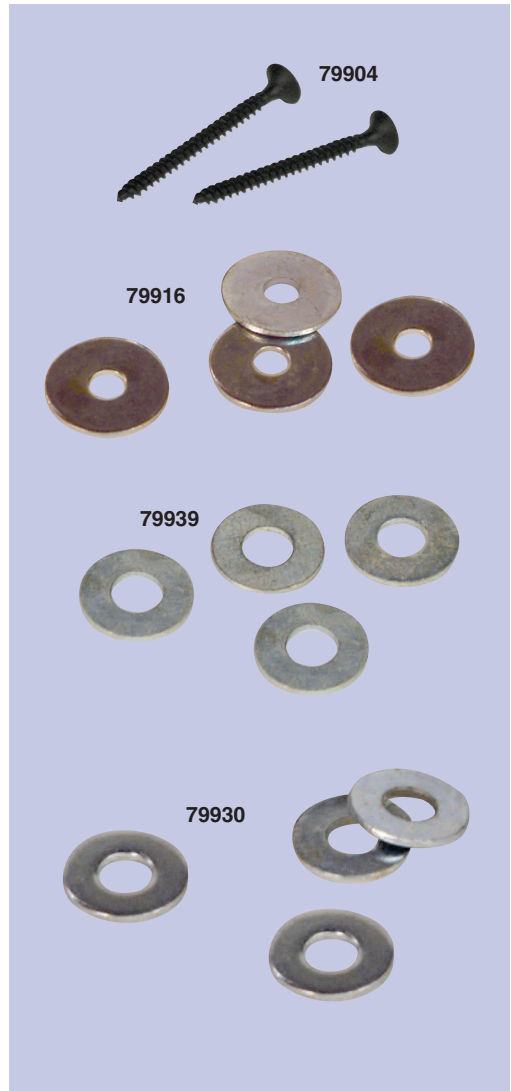

## Fender Washers - Steel Zinc Chromate

MARS NO.	MINI-PAK QTY.	DESCRIPTION	MARS NO.	SUPER-PAK QTY.
79916	25	1/4 x 1 for 1/4 bolt		
79917	25	1/4 x 1 1/4 for 1/4 bolt	80117	100
79918	25	3/8 x 1 1/4 for 3/8 bolt	80118	100
79919	25	3/8 x 1 1/2 for 3/8 bolt		

## Flat Wrought Washers - Steel Zinc Chromate

MARS NO.	MINI-PAK QTY.	DESCRIPTION
79939	25	1/4 USS for 1/4 bolt
79940	25	3/8 USS for 3/8 bolt

## Flat SAE Washers - Steel Zinc Chromate

MARS NO.	MINI-PAK QTY.	DESCRIPTION	MARS NO.	SUPER-PAK QTY.
79930	25	10 SAE for 3/16 bolt		
79931	25	1/4 SAE for 1/4 bolt	80131	100
79932	25	3/8 SAE for 3/8 bolt	80132	100

## Split Lock Washers - Steel Zinc Chromate

MARS NO.	MINI-PAK QTY.	DESCRIPTION	MARS NO.	SUPER-PAK QTY.
79943	25	1/4 for 1/4 bolt	1	200

SERVICE & INSTALLATION