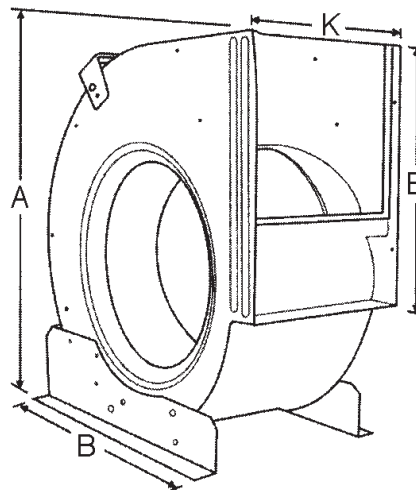

## Belt Drive Blower Wheel With Housing Assembly

MARS #41405 is a belt drive blower assembly with a 10 x 10 belt drive blower wheel included. The 41405 features universal mounting.

MARS NO.	HOUSING DIMENSIONS				TYPE	BLOWER WHEEL		
	K	E	A	B		DIA.	WIDTH	BORE
41405	13-1/6"	11-3/8"	17-1/4"	16-1/2"	BD	10-1/2"	10-5/8"	3/4"