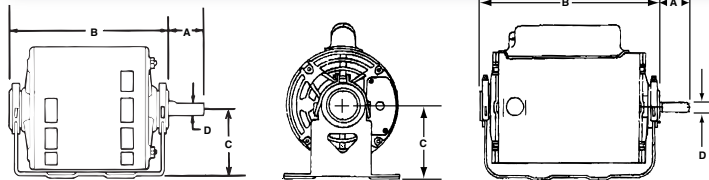

Specifications:

- single phase, 60 Hertz
- overload protected
- continuous duty
- NEMA service factors, 40°C ambient
- class B insulation
- open, dripproof construction, NEMA 56Z frame