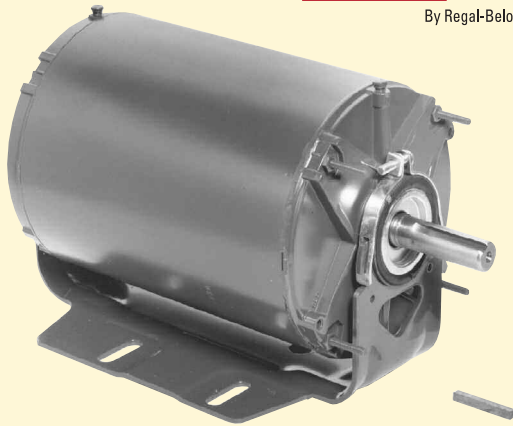

Fan & Blower Motors - Split Phase

5½ & 6½ inch dia. MARS SERIES 045

GE Commercial Motors

By Regal-Beloit

Moderate Starting Torque Split Phase And Capacitor Start Open, Dripproof Fan And Blower Motors

GE open dripproof moderate starting torque motors are designed for industrial duty fans, blower, pumps, power tools, small compressors, farm tools and similar applications.

Features:

- moderate starting torque
- ball bearings
- 1725 rpm, reversible rotation
- resilient base mount, extended thru bolts
- dual voltage

Specifications:

- single phase, 60 Hertz
- overload protected
- continuous duty
- NEMA service factors, 40°C ambient
- class B insulation
- open, dripproof construction, NEMA 56Z frame

1725 RPM - Split Phase - 4 Pole

MARS NO.	GE NO. 5KH3	MARATHON NO.	HP	VOLTS ⁽¹⁾	FLA	SF ⁽¹⁾	DIMENSIONS				NEMA FRAME
							A	B	C	D	
04680	2FNC007T	4680	1/4	115/230	5.0/2.5	1.35	2.25	7.4	3.5	1/2 ⁽²⁾	48Z
04682	5JNC006T	4682	1/3	115/230	6.2/3.1	1.35	2.35	7.9	3.5	1/2	56Z
04372	9QN9546B	4372	1/3	115	6.2	1.05	1.88	7.02	3.5	1/2 ⁽³⁾	56Z
04684	6MNC005T	4684	1/2	115/230	8.9/4.5	1.25	1.88	8.92	3.5	1/2 ⁽³⁾	56Z

1725 RPM - Capacitor Start - 4 Pole

MARS NO.	GE NO. 5KH3	MARATHON NO.	HP	VOLTS ⁽¹⁾	FLA	SF ⁽¹⁾	DIMENSIONS				NEMA FRAME
							A	B	C	D	
04686	46LN0878X	4686	3/4	115/208-230	13.3/6.5-6.6	1.25	2.25	7.4	3.5	1/2 ⁽⁴⁾	56Z
04871	46LN0875X	C1156	3/4	115/208-230	13.3/6.5-6.6	1.25	2.25	7.9	3.5	1/2 ⁽⁴⁾	56Z
04688	49NN0061T	4688	1	115/208-230	13.3/6.5-6.6	1.15	2.25	7.9	3.5	1/2 ⁽⁴⁾	56Z
04872	49PN0876X	C1158	1	115/208-230	14.7/7.2-7.4	1.25	2.25	7.9	3.5	1/2 ⁽⁴⁾	56Z
04870	49GN0022X	C1153	1/2	115/208-230	8.6/4.1-4.3	1.25	2.25	7.9	3.5	1/2 ⁽⁴⁾	56Z
04690	R49SN0150X	C1160	1-1/2	115/208-230	16.4/8.4-8.2	1.15	2.25	7.9	3.5	1/2 ⁽⁴⁾	56Z
04692	R49WN0291T	C1162	2	115/208-230	22.0/10.9-11.0	1.15	2.25	7.9	3.5	1/2 ⁽⁴⁾	56Z