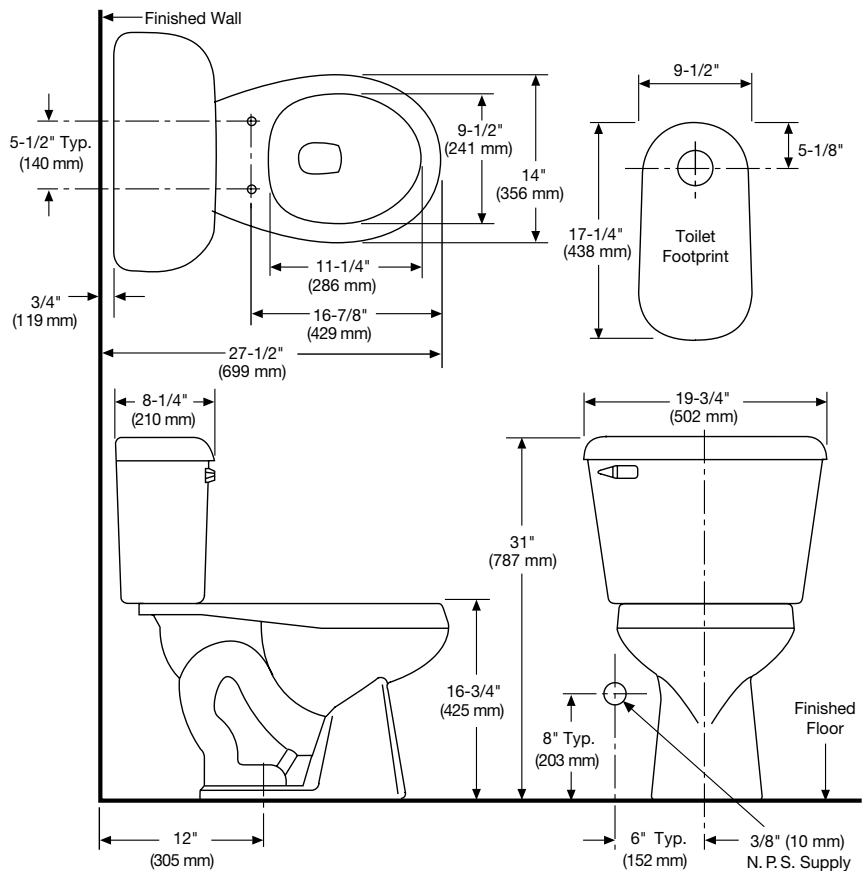

### Features

- 3 bolt tank-to-bowl connection
- 1.6 gpf / 6.0 lpf low water consumption
- Round front bowl
- SmartHeight™ (16-3/4" high bowl)
- 2" Flush tower
- Anti-siphon ballcock
- 12" rough-in
- Model 40 chrome plated, plastic trip lever (Consult Price Book for additional finishes)
- 1-7/8" glazed trapway
- The Mansfield® Limited Lifetime Warranty
- Available in White, Standard Colors: Biscuit, Bone

## Alto®

Round Front, SmartHeight™, Vitreous China, Two-Piece Toilet

### Specifications

Model #	Description	Codes/Standards
117-160	Round front (1.6 gpf/6.0 lpf) two-piece toilet	 

Specification	Description	Specification	Description
Material	Vitreous China	Trap Diameter	1-7/8"
Water Pressure Range	20 to 80 PSI	Trap Seal	2-7/8"
Flush System	2" Flush Tower	Shipping Weight	Model 117 - 49 lbs. (22.2 kg)
Water Usage	1.6 gpf / 6.0 lpf		Model 160 - 34 lbs. (15.4 kg)
Water Surface Area	8-9/16" X 9-3/8"	Warranty	Vitreous China - Limited Lifetime Tank Trim - Limited One Year
Rough-in	12"		
MaP	800 grams		

### Technical Information

See our complete line of acrylic and vitreous china bathroom fixtures, plastic tank trim and plumbing products.

These dimensions are nominal and subject to change without notice.