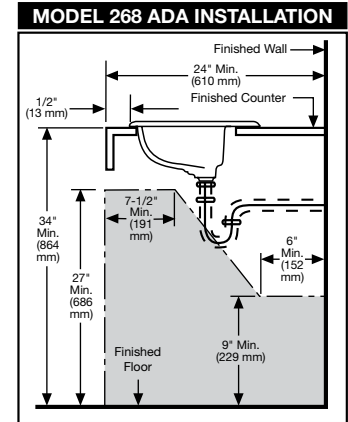

Specifications

Model #	Description	Codes/Standards
268-1	Self-Rimming Lavatory with single hole faucet center.	
268-4	Same as above with 4" faucet centers.	
268-8	Same as above with 8" faucet centers.	

Specification	Description	Specification	Description
Material	Vitreous China	Shipping Weight	29 lbs. (13 kg)
Warranty	Vitreous China - Limited Lifetime	Faucet Holes	Single hole - 1-3/8", 4" - 1-3/8" or 8" - 1-3/8"

Technical Information

See our complete line of acrylic and vitreous china bathroom fixtures, plastic tank trim and plumbing products.

These dimensions are nominal and subject to change without notice.

Fixture performance and specifications meet or exceed ASME A112.19.2-2008/CSA B45.1-08 standards, and other state and local codes.