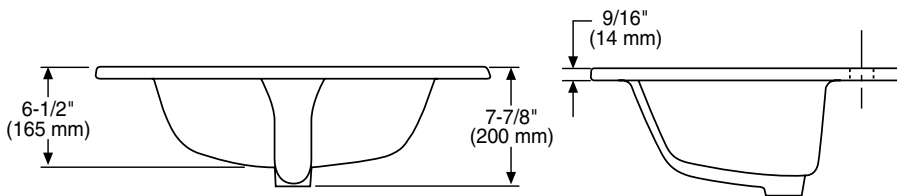

Specifications

Model #	Description	Codes/Standards
268-1	Self-Rimming Lavatory with single hole faucet center.	
268-4	Same as above with 4" faucet centers.	
268-8	Same as above with 8" faucet centers.	

Specification	Description	Specification	Description
Material	Vitreous China	Shipping Weight	29 lbs. (13 kg)
Warranty	Vitreous China - Limited Lifetime	Faucet Holes	Single hole - 1-3/8", 4" - 1-3/8" or 8" - 1-3/8"

Technical Information

See our complete line of acrylic and vitreous china bathroom fixtures, plastic tank trim and plumbing products.

These dimensions are nominal and subject to change without notice.

Fixture performance and specifications meet or exceed ASME A112.19.2-2008/CSA B45.1-08 standards, and other state and local codes.