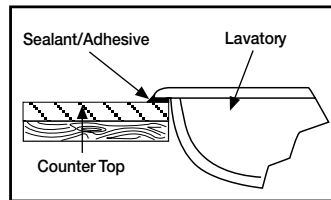

Specifications

Model #	Description	Codes/Standards
268-1	Self-Rimming Lavatory with single hole faucet center.	
268-4	Same as above with 4" faucet centers.	
268-8	Same as above with 8" faucet centers.	

Specification	Description	Specification	Description
Material	Vitreous China	Shipping Weight	29 lbs. (13 kg)
Warranty	Vitreous China - Limited Lifetime	Faucet Holes	Single hole - 1-3/8", 4" - 1-3/8" or 8" - 1-3/8"

Technical Information

See our complete line of acrylic and vitreous china bathroom fixtures, plastic tank trim and plumbing products.

These dimensions are nominal and subject to change without notice.

Fixture performance and specifications meet or exceed ASME A112.19.2-2008/CSA B45.1-08 standards, and other state and local codes.