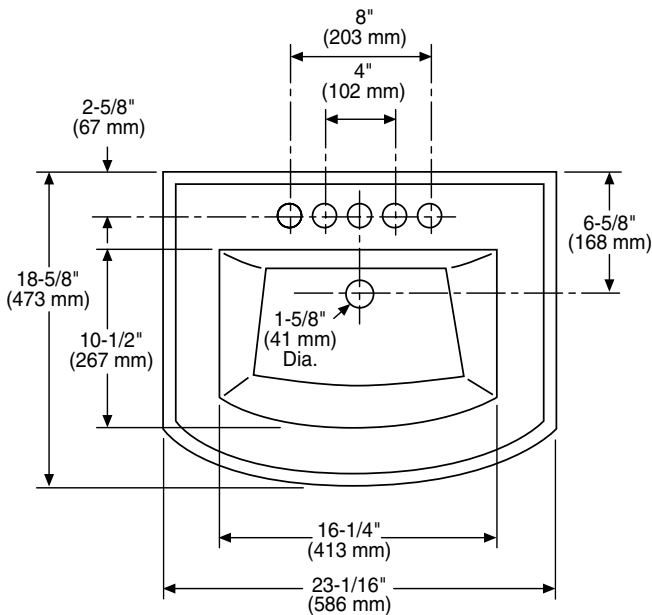

Specifications

Model #	Description	Codes/Standards
268-1	Self-Rimming Lavatory with single hole faucet center.	
268-4	Same as above with 4" faucet centers.	
268-8	Same as above with 8" faucet centers.	

Specification	Description	Specification	Description
Material	Vitreous China	Shipping Weight	29 lbs. (13 kg)
Warranty	Vitreous China - Limited Lifetime	Faucet Holes	Single hole - 1-3/8", 4" - 1-3/8" or 8" - 1-3/8"

Technical Information

See our complete line of acrylic and vitreous china bathroom fixtures, plastic tank trim and plumbing products.

These dimensions are nominal and subject to change without notice.

Fixture performance and specifications meet or exceed ASME A112.19.2-2008/CSA B45.1-08 standards, and other state and local codes.