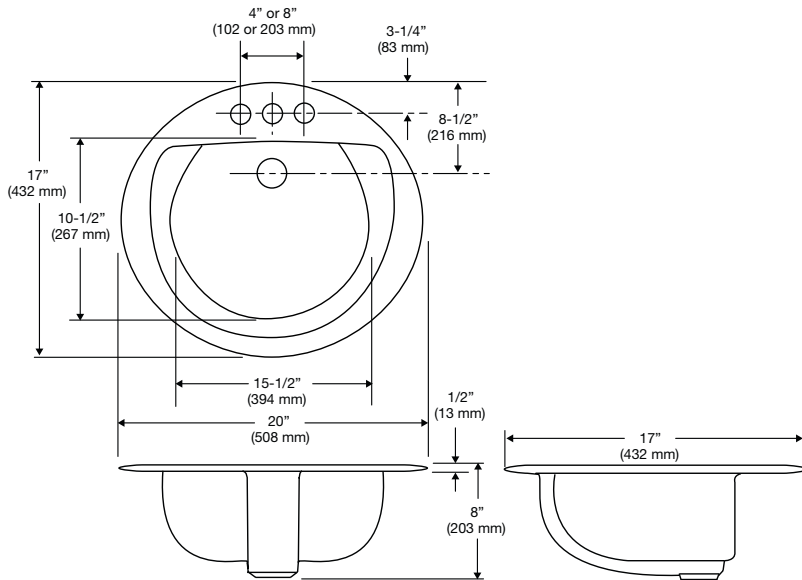

Specifications

Model #	Description	Codes/Standards
267-1	Oval, self-rimming lavatory with single hole faucet center.	
267-4	Same as above with 4" faucet centers.	
267-8	Same as above with 8" faucet centers.	

Specification	Description	Specification	Description
Material	Vitreous China	Shipping Weight	24.2 lbs. (11 kg)
Faucet Holes	Single hole and 8" - 1-7/16", x4" - 1-3/8"	Warranty	Vitreous China - Limited Lifetime

Technical Information

See our complete line of acrylic and vitreous china bathroom fixtures, plastic tank trim and plumbing products.

These dimensions are nominal and subject to change without notice.

Fixture performance and specifications meet or exceed ASME A112.19.2-2008/CSA B45.1-08 standards, and other state and local codes.

MADE IN USA