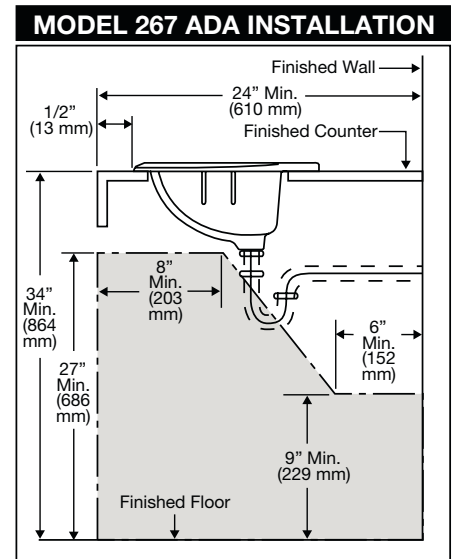

Specifications

Model #	Description	Codes/Standards
267-1	Oval, self-rimming lavatory with single hole faucet center.	
267-4	Same as above with 4" faucet centers.	
267-8	Same as above with 8" faucet centers.	

Specification	Description	Specification	Description
Material	Vitreous China	Shipping Weight	24.2 lbs. (11 kg)
Faucet Holes	Single hole and 8" - 1-7/16", x4" - 1-3/8"	Warranty	Vitreous China - Limited Lifetime

Technical Information

See our complete line of acrylic and vitreous china bathroom fixtures, plastic tank trim and plumbing products.

These dimensions are nominal and subject to change without notice.

Fixture performance and specifications meet or exceed ASME A112.19.2-2008/CSA B45.1-08 standards, and other state and local codes.

MADE IN USA