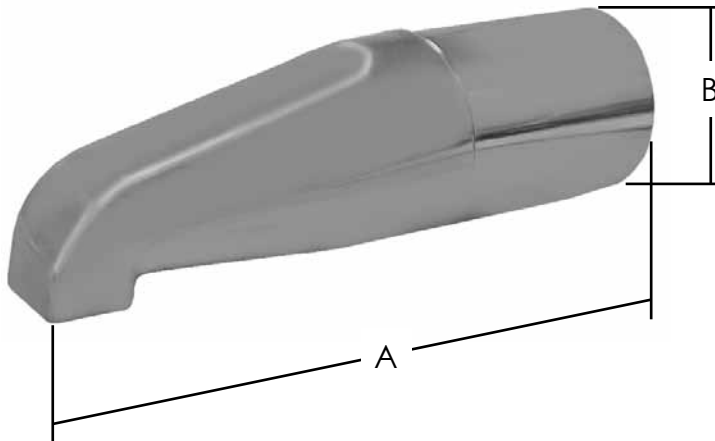

SPECIFICATION SUBMITTAL SHEET

JONES STEPHENS CORPORATION

10" TWO PIECE CHROME PLATED TUB SPOUT

features and benefits:

- Two piece design
- 1/2" FIP Nose connection
- Zamak material

This product and others like it can be found in the Jones Stephens catalog. Call today to order your catalog or download it from our website:
www.plumbest.com

PART NO.	DESCRIPTION	A	B
□ D01-029	10" two piece CP tub spout	10"	2 1/2"

Jones Stephens Corporation
3249 Moody Parkway • Moody, Alabama 35004
Toll Free Phone: 1-800-355-6637 • Toll Free Fax: 1-800-462-6991
www.plumbest.com