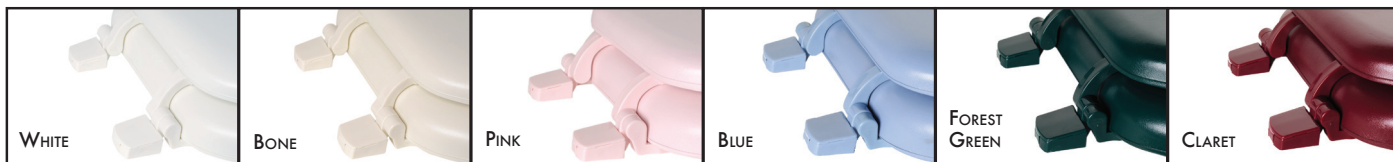

### Deluxe Soft Seat *with Plastic Hinge*

Top mount with plastic hinge, closed front, heavy duty embossed vinyl, corrosion-proof self-aligning hardware with plastic hinge, solid wood cores, stainless steel screws, fully adjustable hinge with Anti-microbial and UV protection.

Fights growth of odor-causing bacteria and extends the life of the toilet seat.

PART NO.	SUFFIX / COLOR
ROUND	
C3B5R2	-00 WHITE -01 BONE -21 PINK -42 BLUE -60 FOREST GREEN -70 CLARET
ELONGATED	
C3B5E2	-00 WHITE -01 BONE

### Deluxe Soft Seat *with Chrome Hinge*

Top mount with chrome hinge, closed front, heavy duty embossed vinyl, corrosion-proof self-aligning hardware with plastic hinge, solid wood cores, stainless steel screws, fully adjustable hinge with Anti-microbial and UV protection.