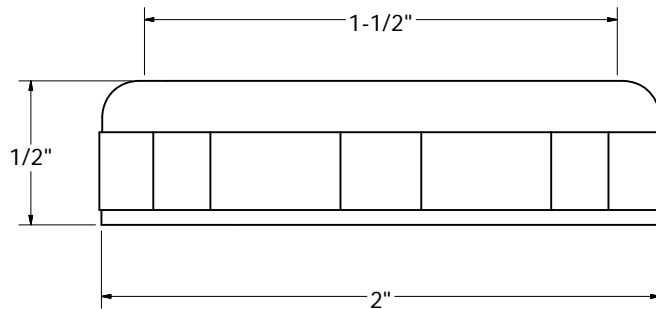

# SLIP JOINT NUT DIE CAST ZINC

PHONE NUMBER <b>1-800-355-6637</b>	PART NO.	T77125	T77138	<b>T77150</b>	T77151	T77152	T77200	
FAX NUMBER <b>1-800-462-6991</b>		IPS X SLIP TUBE	1-1/4" X 1-1/4"	1-1/2" X 1-3/8"	<b>1-1/2" X 1-1/2"</b>	1-1/2" X 1-1/4"	2" X 1-1/2"	2" X 2"
SCALE 3 : 1	DATE 1-24-13	CTN QTY	25/500	25/300	<b>25/300</b>	25/300	25/300	25/200
SHEET <b>1 OF 1</b>								
DRAWN BY ASHLEY KRALOVEC								